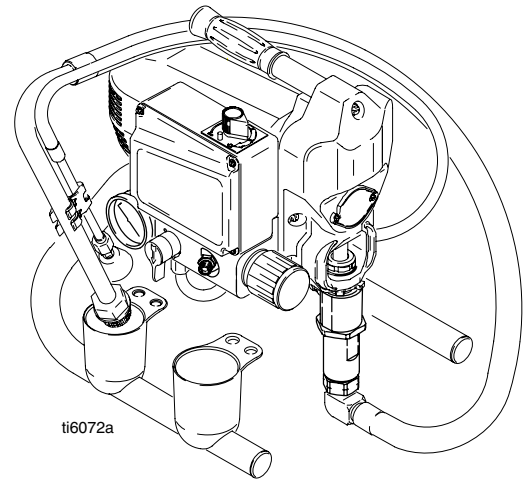

ST™ STX™

240V

234175, A, B

234177, A, B

246993, A, B

110V

234187, A, B

Airless Paint Sprayers

3000 psi (207 bar, 20.7 MPa) Maximum Working Pressure

Related manuals

..... 309710

..... 309053
..... 309060

..... 309639
..... 309097

..... 309055

..... 309665