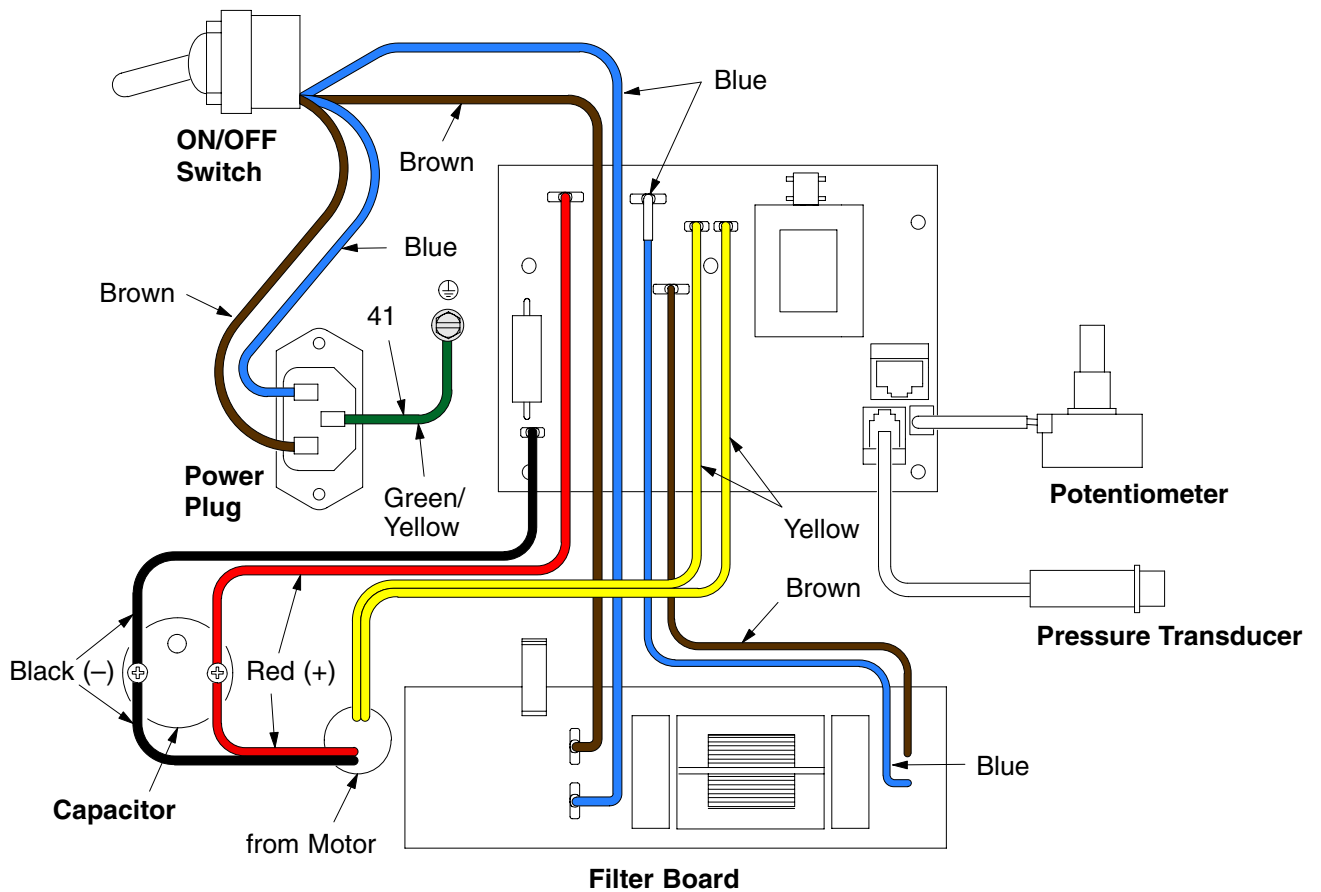

Series A & B

REF NO.	PART NO.	DESCRIPTION	QTY	REF NO.	PART NO.	DESCRIPTION	QTY
18	115492		4	34	115498		1
21	195528		1	35	241989		1
22	115495		5	36	115494		5
23	115810		1	37	115756		1
24	105658		1	39	195147		1
25	195428		1	40	241993		1
26	236352		1	41	243539		1
27	116167		1	51	111457		1
28	195423		1	52	243222	52 + 51	1
29	241996		1	60	193072		1
30	114064		1	100	115632		1
33	112382		1	109	15B792		1

110V Wiring Diagram

Fig. 2

TI0148A

TO PLACE AN ORDER OR FOR SERVICE,
contact your Graco distributor, or call 1-800-690-2894 to identify the nearest distributor.

*All written and visual data contained in this document reflect the latest product information available at the time of publication.
Graco reserves the right to make changes at any time without notice.*