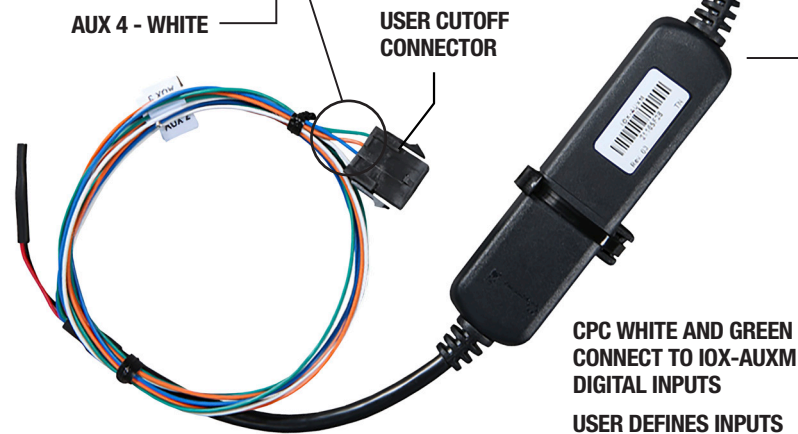

# ELECTRIC GREASE JOCKEY (EGJ) TELEMATICS 12V KIT

PN 2000540

## KIT INCLUDES:

25V619 - Pump, EGJ, 2L 12 VDC, Telematic

24K414 - Kit, Accessory, Pressure Switch

124333 - Cable, Eurofast Ext, 5M

571030 - Kit, Remote Manual Run, 12V

**ELECTRIC  
GREASE JOCKEY  
PN 25V619**

## PIN OUTS

| CPC PIN | PIN NAME  | WIRE COLOR |
|---------|-----------|------------|
| 1       | Not Used  | Not Used   |
| 2       | -VDC/Com  | Black      |
| 3       | +VDC      | Red        |
| 4       | Alarm     | Yellow     |
| 5       | Manual    | Orange     |
| 6       | Not Used  | Not Used   |
| 7       | Low Level | Blue       |

## REMOTE PUSH BUTTON (RPB)