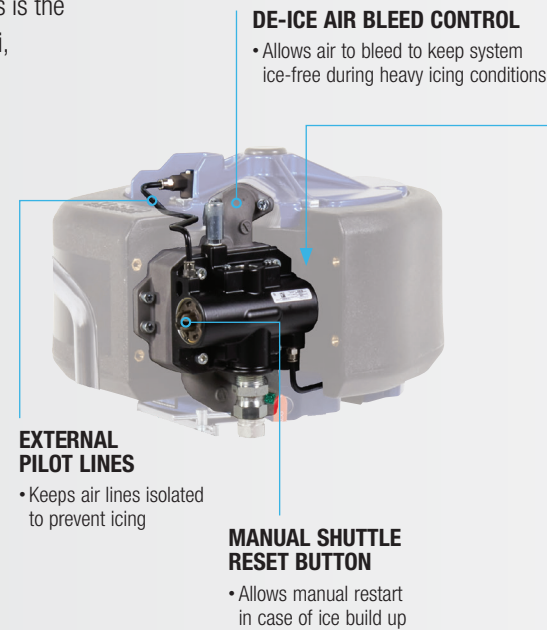

SUPERIOR FINISH QUALITY WITH ADVANCED ANTI-ICING TECHNOLOGY

XL6500 Air Motor

- Field-proven design virtually eliminates icing to keep you spraying
- Air-piloted for fast changeover and low pulsation
- Durable aluminum, steel and composite construction for years of service

PROVEN AIR VALVE DESIGN

- Delivers superior finish with no pulsation, even with multiple guns
- Simple design for easy serviceability
- Oversized porting for maximum air flow

DURABLE, COMPACT DESIGN OFFERING EXTREME MOBILITY

Easy to Move and Transport

- Nearly 100 lbs lighter than comparable models for easy, one-person handling
- Chrome-plated, welded-steel frame for years of service
- Integrated lifting points for easy positioning on any jobsite
- Flat proof tires resist jobsite debris for maximum convenience