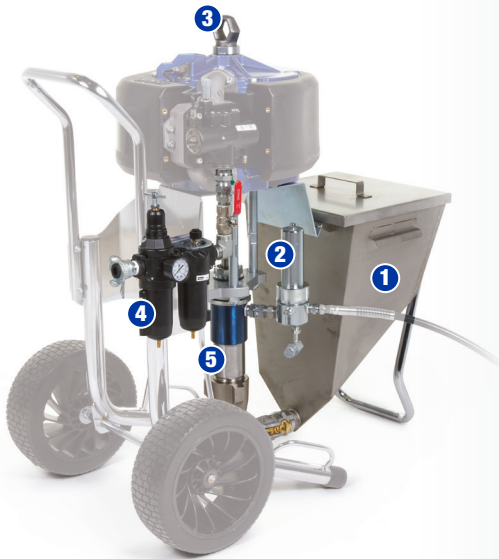

BUILD IT THE WAY YOU NEED IT, WITH THESE GREAT ACCESSORIES!

CONTRACTOR KING ACCESSORIES		PART #
1	Stainless Steel Hopper Kit	25B619
2	Paint Outlet Filter Kit	16V583
3	Lift Ring Kit	19D953
4	Air Filter and Lubricator Kit	19D955
5	45:1 Lower Kit (290cc)	19D954
	60:1 Lower Kit (220cc)	19D952
	70:1 Lower Kit (180cc)	19D951