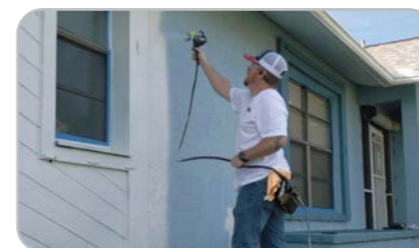

RAC X™ LP® 517 SwitchTip™ and Guard

- Delivers Perfect Airless Finish™ at 50% less pressure resulting in up to 2X longer tip life

HANDS-FREE HOSE MANAGEMENT

PowerPak Belt & Holster

- Quickly attach the PowerPak system for hands-free hose management

EASY OUT GUN FILTER

FASTEST SERVICE ON THE JOBSITE

- Rebuild your gun in seconds with the ProConnect® replacement cartridge