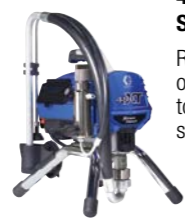

CONNECTS POWERSHOT XT EXCLUSIVELY WITH XT SPRAYERS

490 XT-1095 XT Standard Series
Requires Purchase of SmartDisplay XT to Connect with sprayer