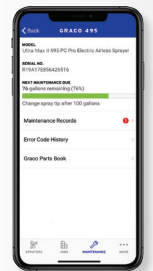

490 XT-1095 XT
Standard Series
Requires Purchase
of SmartDisplay XT to
Connect with
sprayer

695 XT-1095 XT
ProContractor Series
SmartDisplay XT
Included

Know Job
Progress

Locate Every
Sprayer

Maximize
Uptime