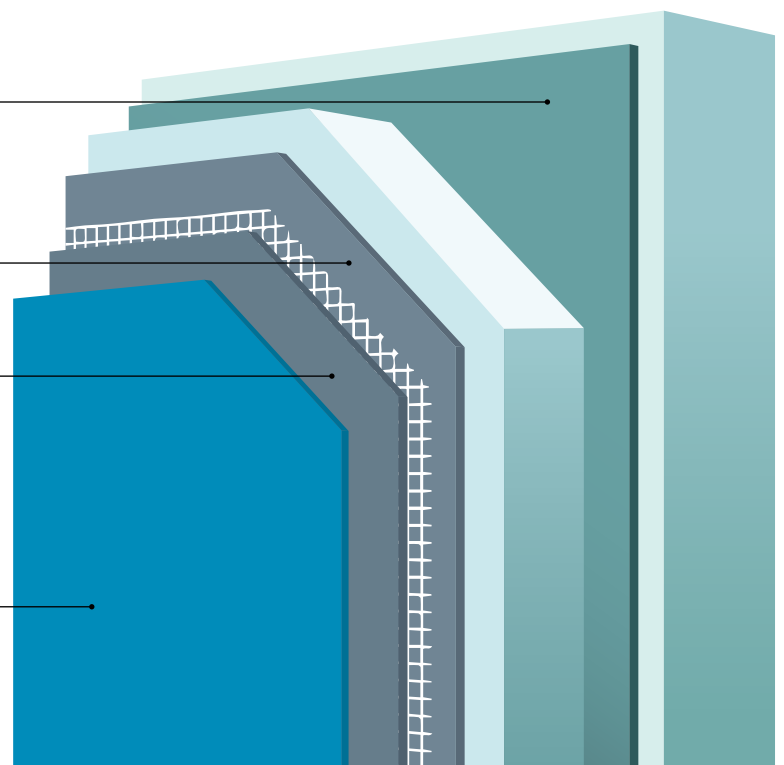

SPRAY ALL LAYERS OF EIFS UP TO THE FINISH

Adhesive

Base coat 1

Base coat 2

FINISHING