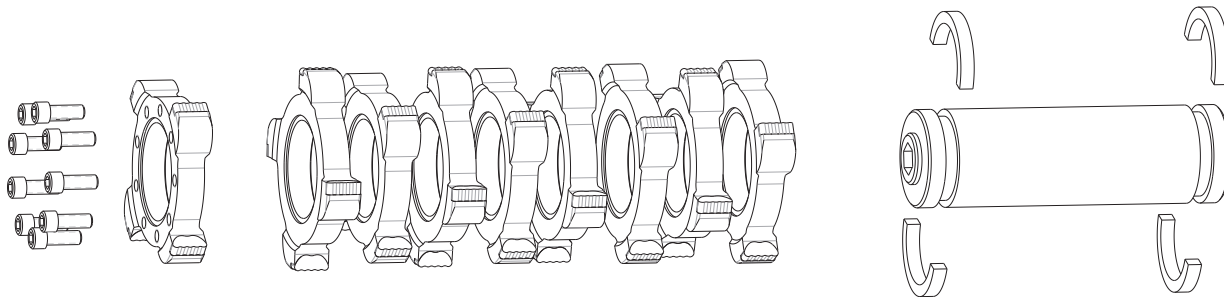

PCD NANO-ROUND

8" PCD NANO-ROUND DRUM
FOR USE ON DC8 SCARIFIERS

GRINDLAZER®

FULLY ASSEMBLED DRUM	CUTTER TYPE	CUT WIDTH
25T442	PCD Nano-Round	8 in

COMPONENTS	PART #	QTY
Inside Cutter Plate	20A043	8
Outside Cutter Plate	20A046	1
Mandrel	20A047	1
Retainer Ring	17X361	4
1/2-13 Socket Head Screw	C19837	9