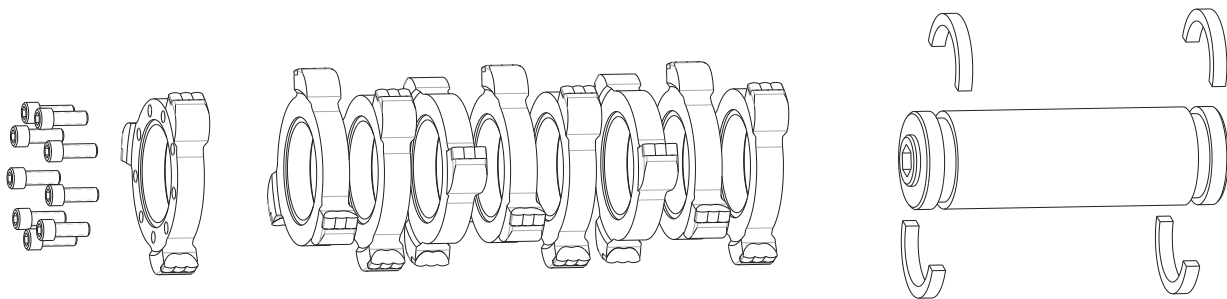

PCD ROUND

8" PCD ROUND DRUM
FOR USE ON DC8 SCARIFIERS

GRINDLAZER®

FULLY ASSEMBLED DRUM	CUTTER TYPE	CUT WIDTH
25T441	PCD Round	8 in

COMPONENTS	PART #	QTY
Inside Cutter Plate	20A042	8
Outside Cutter Plate	20A045	1
Mandrel	20A047	1
Retainer Ring	17X361	4
1/2-13 Socket Head Screw	C19837	9