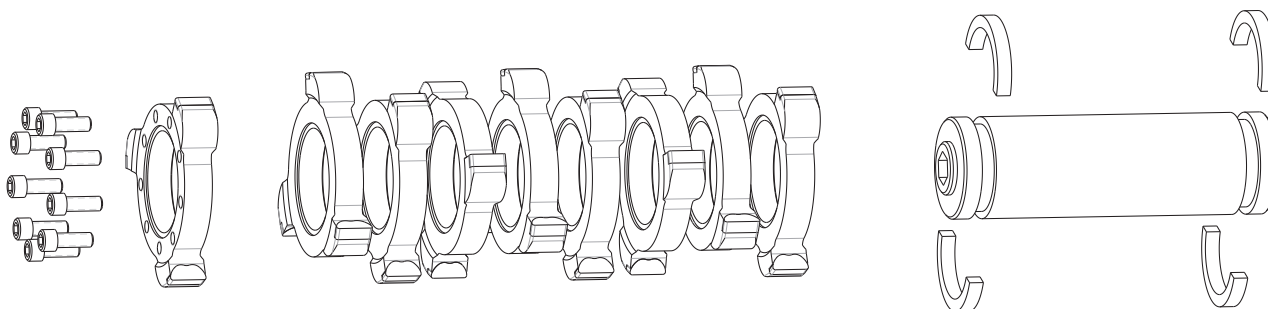

PCD FLAT

8" PCD FLAT DRUM
FOR USE ON DC8 SCARIFIERS

GRINDLAZER®

FULLY ASSEMBLED DRUM	CUTTER TYPE	CUT WIDTH
25T440	PCD Flat	8 in

COMPONENTS	PART #	QTY
Inside Cutter Plate	20A041	8
Outside Cutter Plate	20A044	1
Mandrel	20A047	1
Retainer Ring	17X361	4
1/2-13 Socket Head Screw	C19837	9