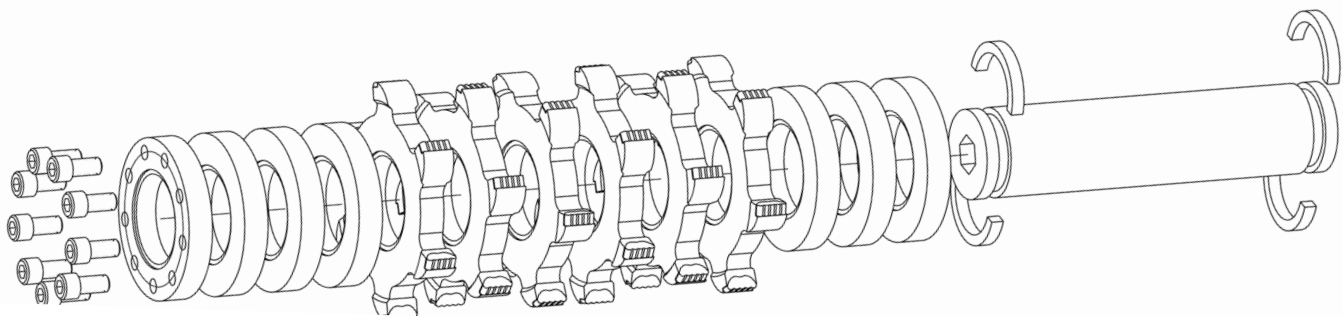

PCD NANO-ROUND

5" PCD NANO-ROUND DRUM
FOR USE ON DC10 SCARIFIERS

GRINDLAZER®

FULLY ASSEMBLED DRUM	CUTTER TYPE	CUT WIDTH
25R989	PCD Nano-Round	5 in

PART	PART #	QTY
Inside Cutter Plate	25R986	6
Mandrel	17X360	1
Retainer Ring	17X361	4
Pressure Ring	17X363	1
Spacer Plate	17X364	6
Screw, 1/2-13 Socket Head	17X379	9