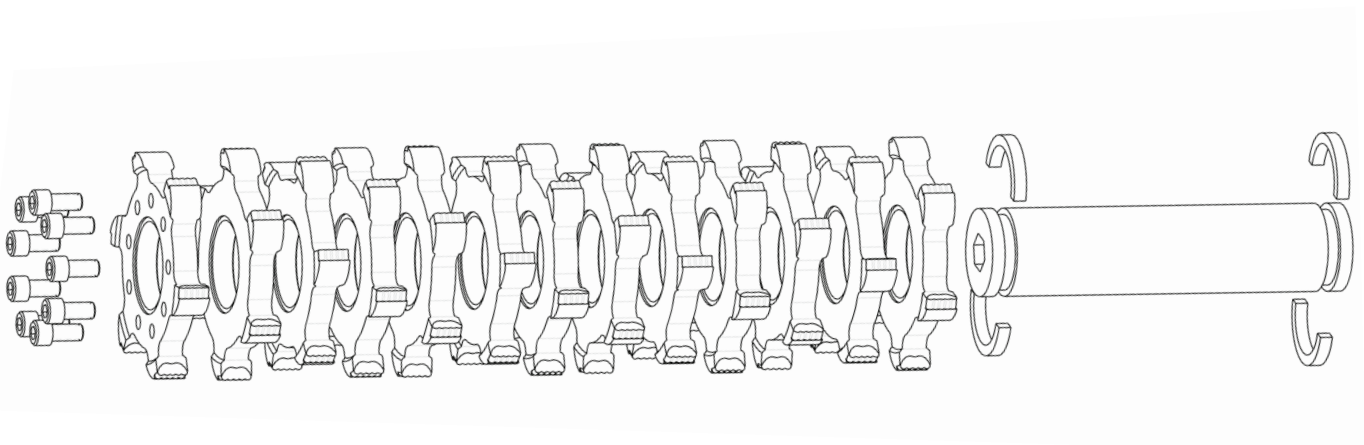

PCD NANO-ROUND

10" PCD NANO-ROUND DRUM
FOR USE ON DC10 SCARIFIERS

GRINDLAZER®

FULLY ASSEMBLED DRUM	CUTTER TYPE	CUT WIDTH
25R988	PCD Nano-Round	10 in

PART	PART #	QTY
Inside Cutter Plate	25R986	12
Outside Cutter Plate	25R987	1
Mandrel	17X360	1
Retainer Ring	17X361	4
Screw, 1/2-13 Socket Head	17X379	9