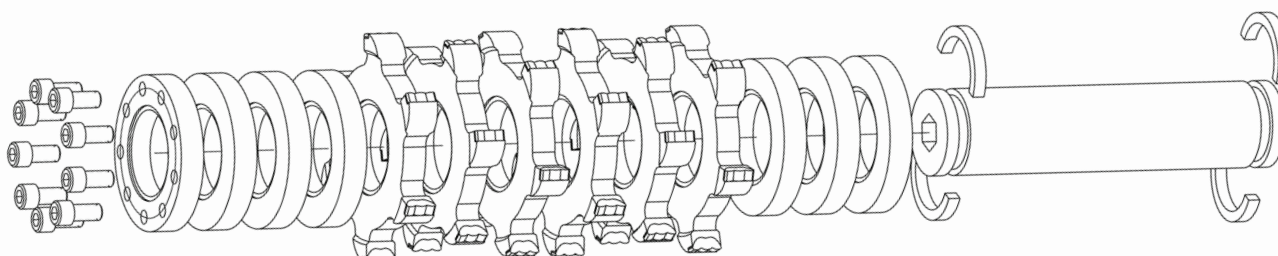

PCD ROUND

5" PCD ROUND DRUM
FOR USE ON DC10 SCARIFIERS

GRINDLAZER®

FULLY ASSEMBLED DRUM	CUTTER TYPE	CUT WIDTH
25R944	PCD Round	5 in

PART	PART #	QTY
Inside Cutter Plate	25R937	6
Mandrel	17X360	1
Retainer Ring	17X361	4
Pressure Ring	17X363	1
Spacer Plate	17X364	6
Screw, 1/2-13 Socket Head	17X379	9