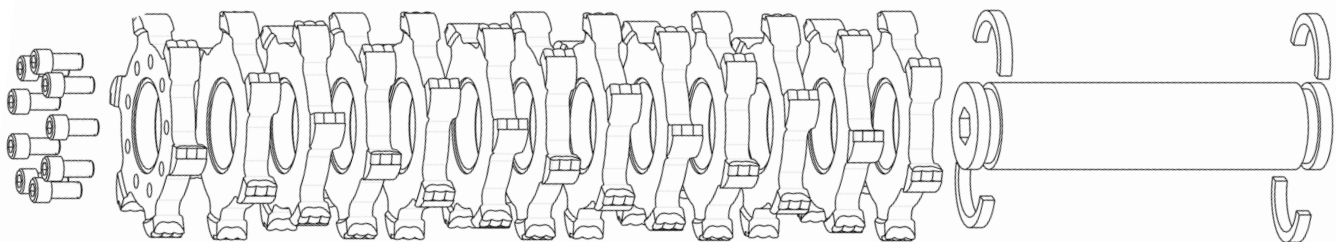

PCD ROUND

10" PCD ROUND DRUM
FOR USE ON DC10 SCARIFIERS

GRINDLAZER®

FULLY ASSEMBLED DRUM	CUTTER TYPE	CUT WIDTH
25R942	PCD Round	10 in

PART	PART #	QTY
Inside Cutter Plate	25R937	12
Outside Cutter Plate	25R938	1
Mandrel	17X360	1
Retainer Ring	17X361	4
Screw, 1/2-13 Socket Head	17X379	9