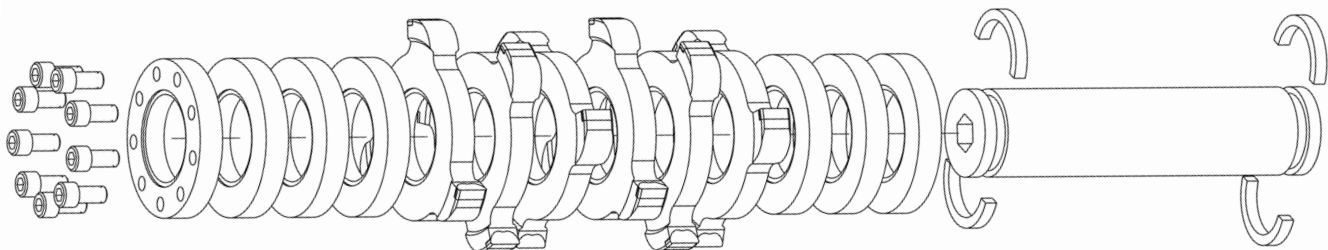

# PCD FLAT

5" PCD FLAT DRUM  
FOR USE ON DC10 SCARIFIERS

## GRINDLAZER®

FULLY ASSEMBLED DRUM	CUTTER TYPE	CUT WIDTH
25R941	PCD Flat	5 in

PART	PART #	QTY
Inside Cutter Plate	25R935	6
Mandrel	17X360	1
Retainer Ring	17X361	4
Pressure Ring	17X363	1
Spacer Plate	17X364	6
Screw, 1/2-13 Socket Head	17X379	9