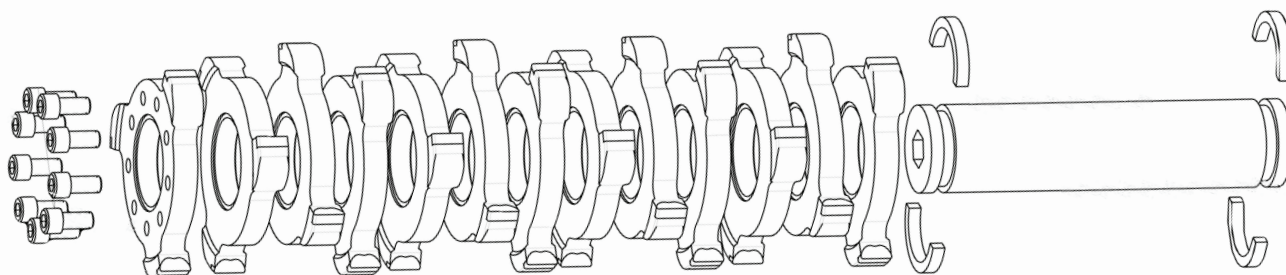

# PCD FLAT

10" PCD FLAT DRUM  
FOR USE ON DC10 SCARIFIERS

## GRINDLAZER®

FULLY ASSEMBLED DRUM	CUTTER TYPE	CUT WIDTH
25R940	PCD Flat	10 in

PART	PART #	QTY
Inside Cutter Plate	25R935	12
Outside Cutter Plate	25R936	1
Mandrel	17X360	1
Retainer Ring	17X361	4
Screw, 1/2-13 Socket Head	17X379	9