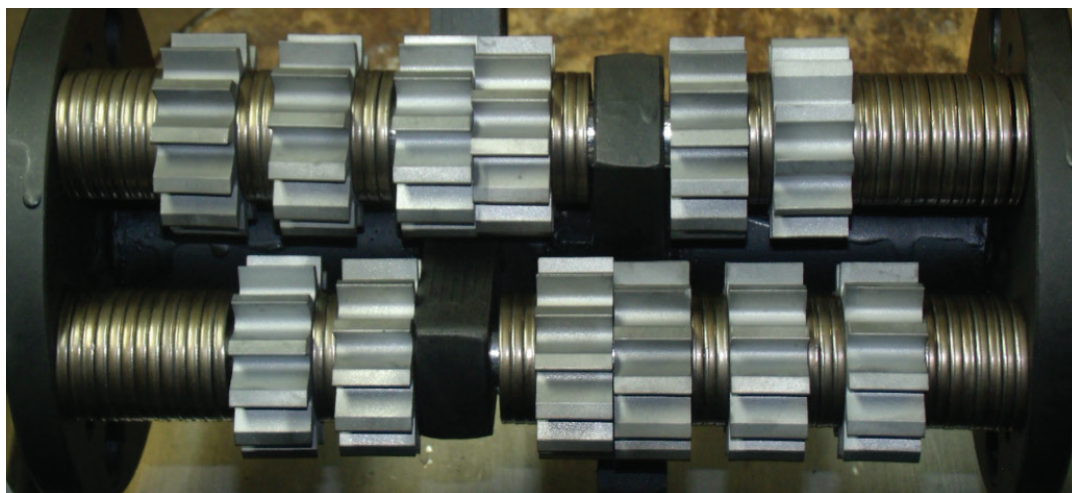

# FULL-CARBIDE MILLER

8" MEDIUM CUT DRUM  
FOR USE ON DC8 / DC10 SCARIFIERS

## GRINDLAZER®

FULLY ASSEMBLED DRUM	DRUM REBUILD KIT	CUTTER TYPE	PROFILE	CUT WIDTH
25N243	25N322	Full-Carbide Miller	Medium	8 in

COMPONENTS	PART #	QTY
Cutter	19A040	30
Spacer	19A415	228
Rod	17W991	6

### DETAILS:

SMALL SIDE: 15 SPACERS, 2 CUTTERS

BIG SIDE: 23 SPACERS, 4 CUTTERS

PROVEN QUALITY. LEADING TECHNOLOGY.