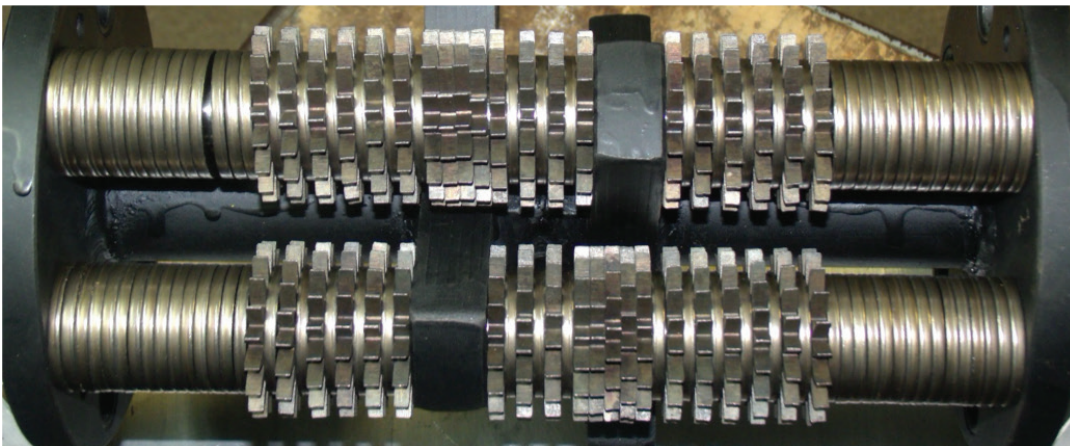

STEEL STAR

6" MEDIUM CUT DRUM
FOR USE ON DC8 / DC10 SERIES SCARIFIERS

GRINDLAZER®

FULLY ASSEMBLED DRUM	DRUM REBUILD KIT	CUTTER TYPE	PROFILE	CUT WIDTH
25N187	25N263	Steel Star	Medium	6 in

COMPONENTS	PART #	QTY
Cutter	19A061	120
Spacer	19A415	264
Rod	17W991	6

DETAILS:

SMALL SIDE: 20 SPACERS, 6 CUTTERS

BIG SIDE: 24 SPACERS, 14 CUTTERS

PROVEN QUALITY. LEADING TECHNOLOGY.