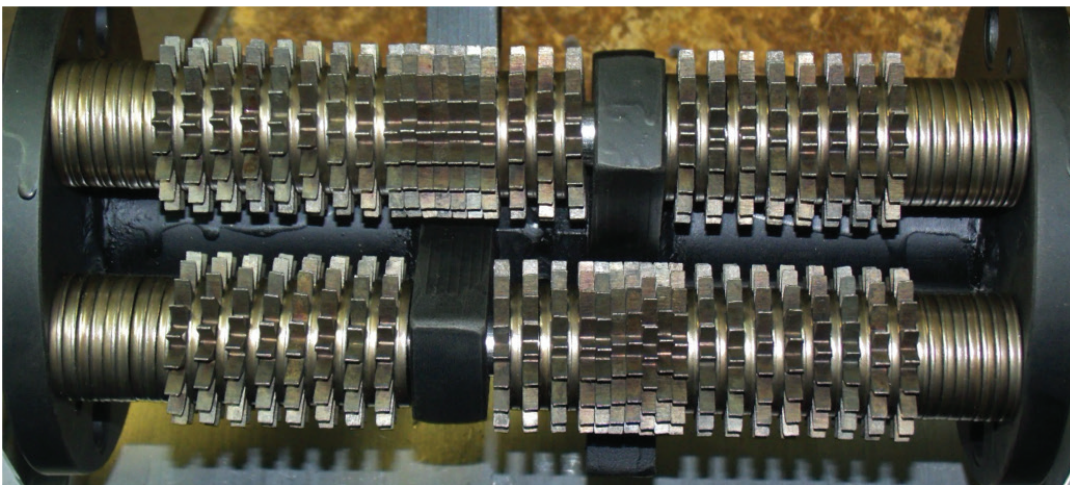

STEEL STAR

8" MEDIUM CUT DRUM
FOR USE ON DC8 / DC10 SERIES SCARIFIERS

GRINDLAZER®

FULLY ASSEMBLED DRUM	DRUM REBUILD KIT	CUTTER TYPE	PROFILE	CUT WIDTH
25N186	25N262	Steel Star	Medium	8 in

COMPONENTS	PART #	QTY
Cutter	19A061	156
Spacer	19A415	216
Rod	17W991	6

DETAILS:

SMALL SIDE: 17 SPACERS, 8 CUTTERS

BIG SIDE: 19 SPACERS, 18 CUTTERS

PROVEN QUALITY. LEADING TECHNOLOGY.