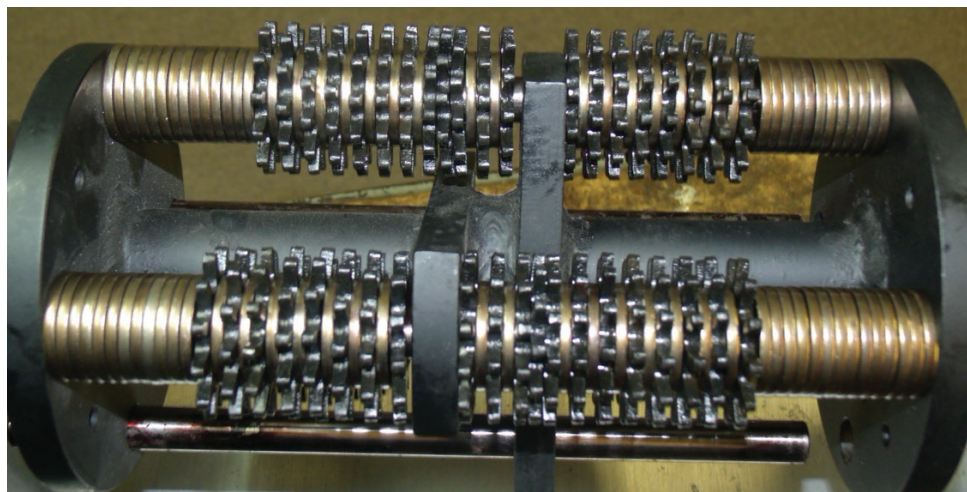

# STEEL BEAM

5" MEDIUM CUT DRUM  
FOR USE ON DC8 SCARIFIERS

**GRINDLAZER®**

FULLY ASSEMBLED DRUM	DRUM REBUILD KIT	CUTTER TYPE	PROFILE	CUT WIDTH
25N079	25N138	Steel Beam	Medium	5 in

COMPONENTS	PART #	QTY
Cutter	19A062	80
Spacer	17W218	168
Rod	17X056	4

## DETAILS:

SMALL SIDE: 19 SPACERS, 8 CUTTERS

BIG SIDE: 23 SPACERS, 12 CUTTERS

PROVEN QUALITY. LEADING TECHNOLOGY.