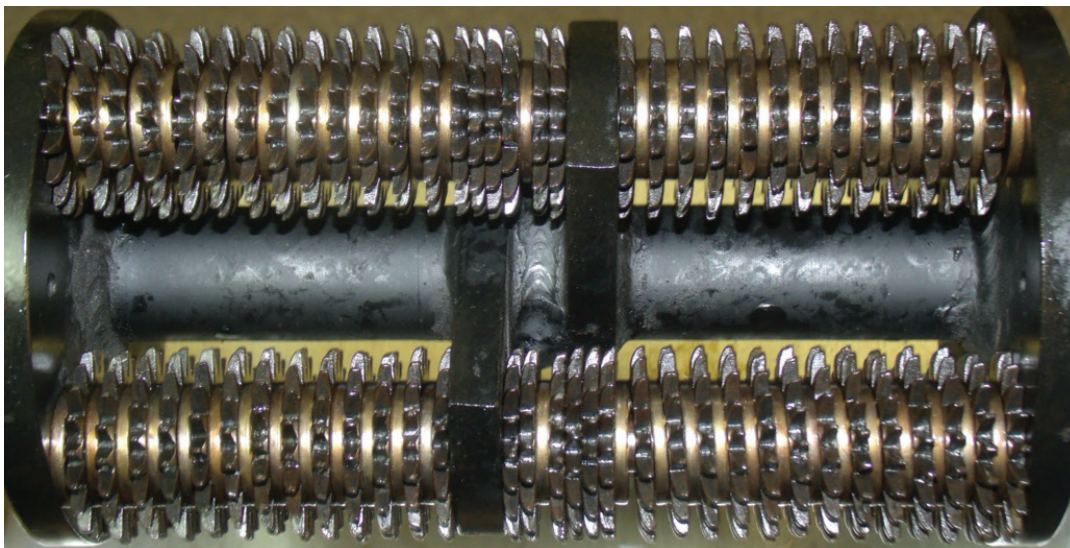

STEEL STAR

8" MEDIUM CUT DRUM
FOR USE ON DC8 SCARIFIERS

GRINDLAZER®

FULLY ASSEMBLED DRUM	DRUM REBUILD KIT	CUTTER TYPE	PROFILE	CUT WIDTH
25N071	25N129	Steel Star	Medium	8 in

COMPONENTS	PART #	QTY
Cutter	19A064	128
Spacer	17W218	108
Rod	17X056	4

DETAILS:

SMALL SIDE: 13 SPACERS, 13 CUTTERS

BIG SIDE: 14 SPACERS, 19 CUTTERS

PROVEN QUALITY. LEADING TECHNOLOGY.