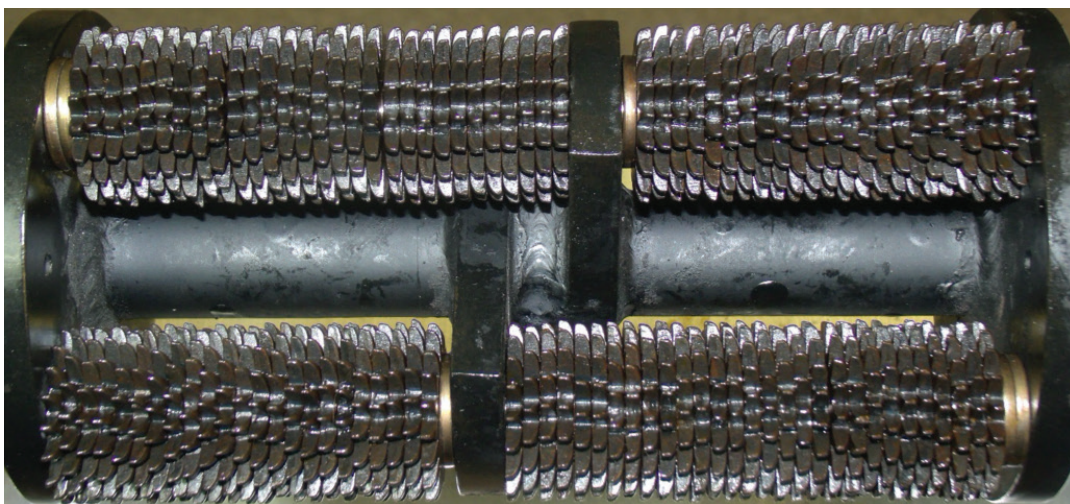

# STEEL STAR

8" FINE CUT DRUM  
FOR USE ON DC8 SCARIFIERS

## GRINDLAZER®

FULLY ASSEMBLED DRUM	DRUM REBUILD KIT	CUTTER TYPE	PROFILE	CUT WIDTH
25N069	25N127	Steel Star	Fine	8 in

COMPONENTS	PART #	QTY
Cutter	19A064	208
Spacer	17W218	12
Rod	17X056	4

### DETAILS:

SMALL SIDE: 1 SPACER, 23 CUTTERS

BIG SIDE: 2 SPACERS, 29 CUTTERS

PROVEN QUALITY. LEADING TECHNOLOGY.