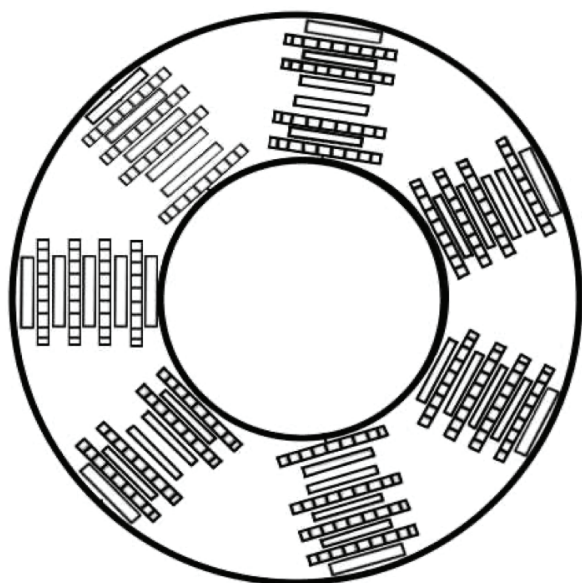

# STEEL STAR

7" MEDIUM CUT DRUM  
FOR USE ON RC71 SCARIFIER

**GRINDLAZER®**

FULLY ASSEMBLED DRUM	DRUM REBUILD KIT	CUTTER TYPE	PROFILE	CUT WIDTH
25M917	25M918	Steel Star	Medium	7 in

COMPONENTS	PART #	QTY
Cutter	19A063	28
Spacer	19A414	35
Rod	17W888	7
Retaining Cup	17W887	1

## DETAILS:

4 CUTTERS PER SHAFT  
5 SPACERS PER SHAFT

PROVEN QUALITY. LEADING TECHNOLOGY.