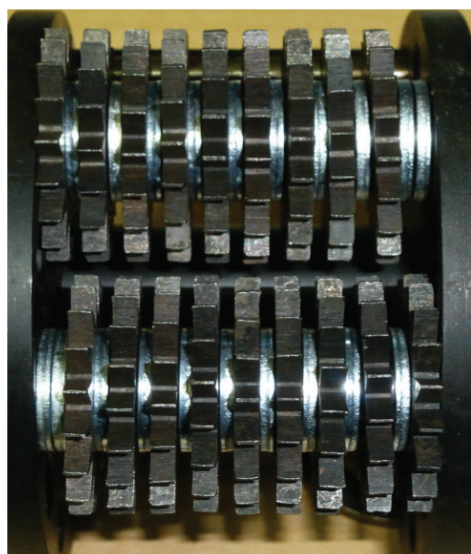

STEEL STAR

2" MEDIUM CUT DRUM
FOR USE ON DC21 SCARIFIER

GRINDLAZER®

FULLY ASSEMBLED DRUM	DRUM REBUILD KIT	CUTTER TYPE	PROFILE	CUT WIDTH
25M905	25N066	Steel Star	Medium	2 in

COMPONENTS	PART #	QTY
Cutter	19A063	54
Spacer	17W425	60
Rod	19A416	6

DETAILS:

9 CUTTERS PER SHAFT
10 SPACERS PER SHAFT

PROVEN QUALITY. LEADING TECHNOLOGY.