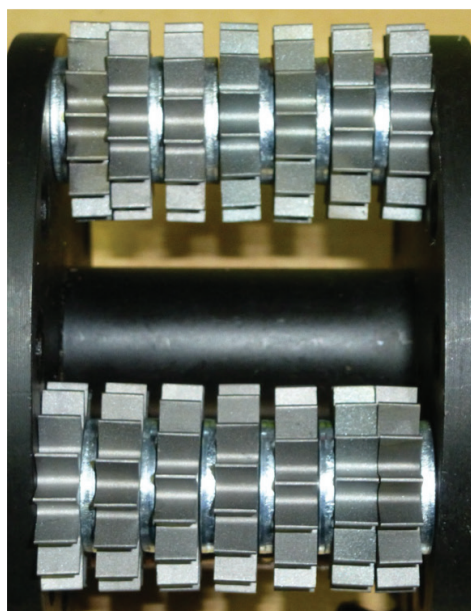

CARBIDE STAR

2" MEDIUM CUT DRUM
FOR USE ON DC21 SCARIFIER

GRINDLAZER®

FULLY ASSEMBLED DRUM	DRUM REBUILD KIT	CUTTER TYPE	PROFILE	CUT WIDTH
25M901	25M902	Carbide Star	Medium	2 in

COMPONENTS	PART #	QTY
Cutter	19A005	42
Spacer	17W425	36
Rod	19A416	6

DETAILS:

7 CUTTERS PER SHAFT
6 SPACERS PER SHAFT

PROVEN QUALITY. LEADING TECHNOLOGY.