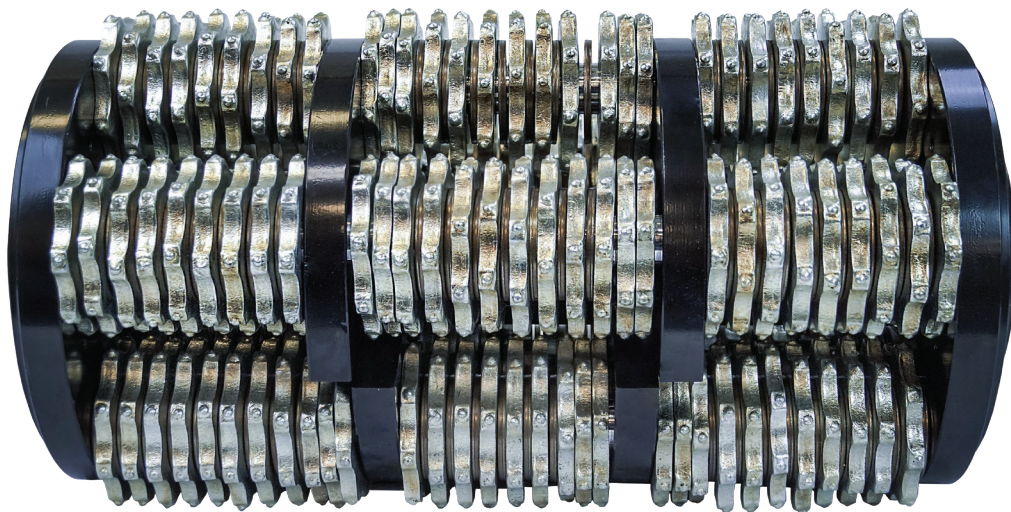

CARBIDE FLAIL 8PT

15" MEDIUM CUT DRUM
FOR USE ON DC15 SERIES SCARIFIERS

GRINDLAZER®

FULLY ASSEMBLED DRUM	DRUM REBUILD KIT	CUTTER TYPE	PROFILE	CUT WIDTH
25B387	19B405	Carbide Flail 8 Pt	Medium	15 in

COMPONENTS	PART #	QTY
Cutter	19A027	155
Spacer	19B433	120
Rod	19B432	5

DETAILS:

STANDARD-SPEED PULLEY KIT REQUIRED

PROVEN QUALITY. LEADING TECHNOLOGY.