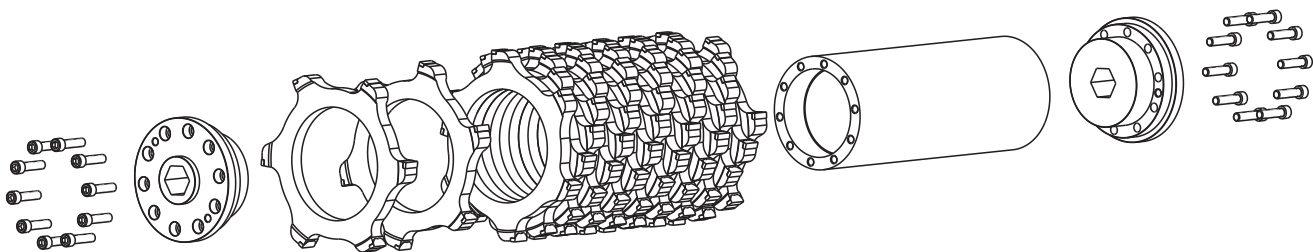

PCD NANO-ROUND

16" PCD NANO-ROUND DRUM
FOR USE ON DC15 SERIES SCARIFIERS

GRINDLAZER®

FULLY ASSEMBLED DRUM	CUTTER TYPE	CUT WIDTH
25B381	PCD Nano-Round	16 in

COMPONENTS	PART #	QTY
Cutter Plate	19Y798	22
End Plate	19Y794	2
Screw, 7/16-14 Socket Head	120202	20

DETAILS:

HIGH-SPEED PULLEY KIT REQUIRED

PROVEN QUALITY. LEADING TECHNOLOGY.