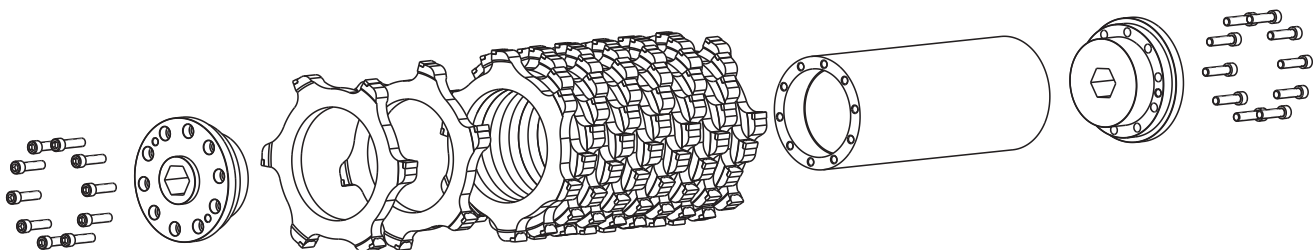

PCD ROUND

16" PCD ROUND DRUM
FOR USE ON DC15 SERIES SCARIFIERS

GRINDLAZER®

FULLY ASSEMBLED DRUM	CUTTER TYPE	CUT WIDTH
25B380	PCD Round	16 in

COMPONENTS	PART #	QTY
Cutter Plate	19Y797	22
End Plate	19Y794	2
Screw, 7/16-14 Socket Head	120202	20

DETAILS:

HIGH-SPEED PULLEY KIT REQUIRED

PROVEN QUALITY. LEADING TECHNOLOGY.