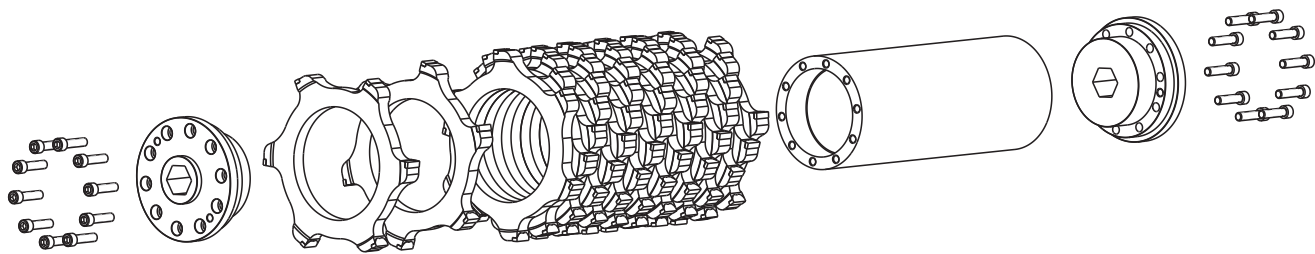

PCD FLAT

16" PCD FLAT DRUM
FOR USE ON DC15 SERIES SCARIFIERS

GRINDLAZER®

FULLY ASSEMBLED DRUM	CUTTER TYPE	CUT WIDTH
25B379	PCD Flat	16 in

COMPONENTS	PART #	QTY
Cutter Plate	19Y796	22
End Plate	19Y794	2
Screw, 7/16-14 Socket Head	120202	20

DETAILS:

HIGH-SPEED PULLEY KIT REQUIRED

PROVEN QUALITY. LEADING TECHNOLOGY.