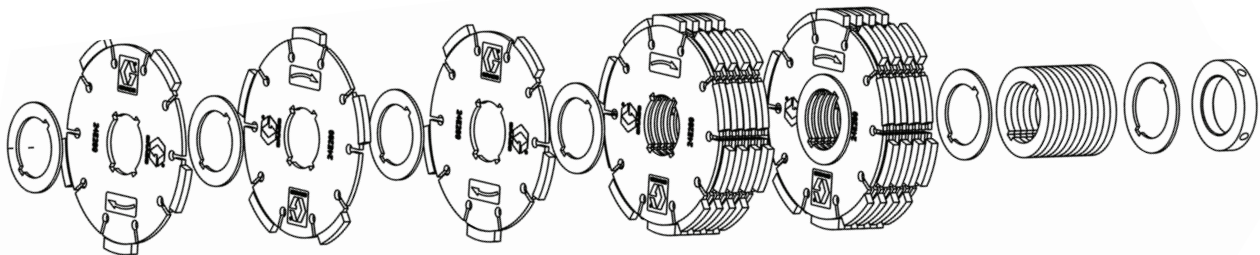

DIAMOND

5" DIAMOND DRUM
FOR USE ON DC10 SCARIFIERS

GRINDLAZER®

FULLY ASSEMBLED DRUM	CUTTER TYPE	CUT WIDTH
24B965	Diamond	5 in

PART	PART #	QTY
Diamond Blade	24E289	19
1/8 in Spacer	16A258	21
1/4 in Spacer	16A257	21
Square Key	123252	2

DETAILS:

HIGH-SPEED PULLEY KIT (25M893)
REQUIRED FOR PRO DC1013 MODELS

PROVEN QUALITY. LEADING TECHNOLOGY.