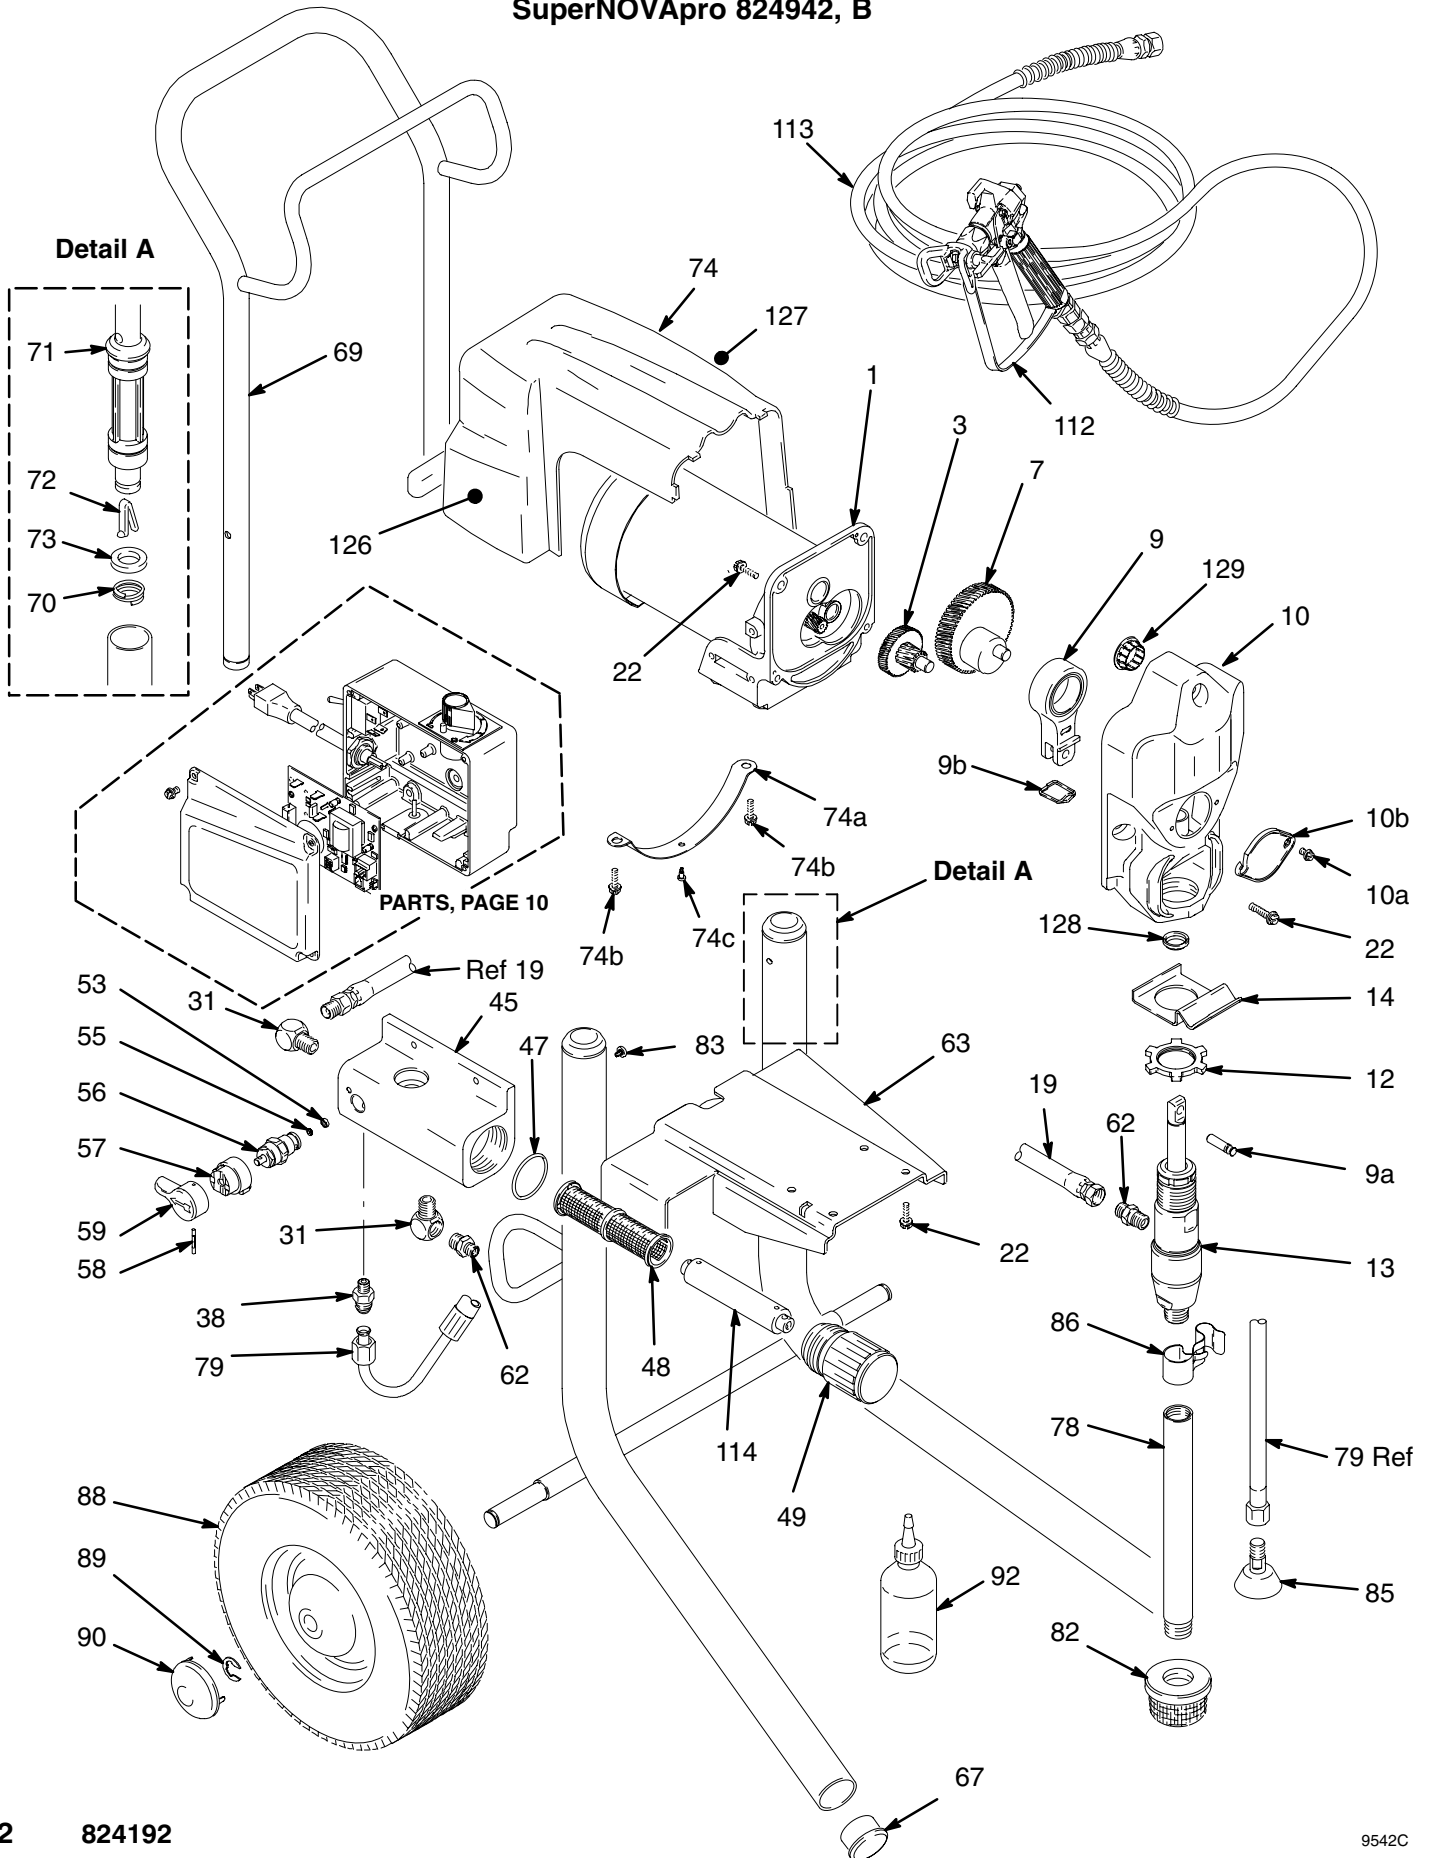

Parts Drawing – Sprayer

SuperNOVapro 824942, B

Parts List – Sprayer

SuperNOVAPro

824942, B

REF NO.	PART NO.	DESCRIPTION	QTY	REF NO.	PART NO.	DESCRIPTION	QTY
1	242012*	MOTOR, 120 Vac	1	71	192027	SLEEVE, cart	2
3	243219	GEAR, combination	1	72	111590	BUTTON, snap	2
7	243218	CRANK SHAFT	1	73	183350	WASHER	2
9	243221	CONNECTING ROD includes 9a and 9b	1	74	243216	SHROUD, motor includes 74a, 74b, 74c, 126 and 127	1
9a	195175	PIN, pump	1	74a	195159	BRACKET, shroud	1
9b	195512	RETAINER, pin	1	74b	114531	SCREW, slot hd, hex, washer hd	2
10	243220	DRIVE HOUSING includes 10a and 10b	1	74c	115509	SCREW, mach, pnhd, self-drill	1
10a	195099	COVER	1	78	195489	TUBE, suction, intake	1
10b	115492	SCREW	6	79	244042	HOSE, drain, <i>Includes 85, 86</i>	1
12	195150	NUT, jam, pump	1	82	183770	STRAINER	1
13	243183	PUMP Manual 309053	1	85	241920	DEFLECTOR, threaded	1
14	195497	HOOK, pail	1	86	195696	CLIP, spring	1
19	241926	HOSE, coupled, high pressure	1	88	106062	WHEEL, semi-pneumatic	2
22	115495	SCREW, slot hd, hex, washer hd	13	89	101242	RING, retaining, external	2
31	195847	ELBOW, 90° street	2	90	104811	CAP, hub	2
38	116150	FITTING, adapter	1	92	206994	FLUID, TSL, 8 oz	1
45	195157	HOUSING, filter	1	105	111483	CLAMP, cable	1
47	104361	O-RING	1	106	103473	STRAP, tie, wire	1
48	243080†	FILTER, fluid, 60 mesh	1	112	243285	GUN, contractor, FTx (515 RAC V tip) Manual 309054	1
49	195139	CAP, filter	1	113	240794	HOSE, coupled, 1/4 in. x 50 ft (15 m)	1
53	111699	GASKET, seat, valve	1	114	196773	FILTER INSERT	1
55	187615	VALVE, seat	1	126	195833▲	LABEL, WARNING	1
56	235014	ASSY, drain valve includes 53 and 55	1	127	195805▲	LABEL, DANGER	1
57	224807	ASSY, cam, drain valve	1	128	115491	WIPER, rod	1
58	111600	PIN, grooved	1	129	115979	PLUG	1
59	187625	HANDLE, valve, drain	1	130	824110	TOOL BOX, attached to cart (shown below)	1
62	162453	NIPPLE, 1/4 npt(m) x 1/4 npsm	2	131	114423	SCREW, self tapping (for attaching tool box)	3
63	241867	FRAME, cart	1				
67	108691	PLUG, tubing	2				
69	239998	HANDLE, cart	1				
70	110243	RING, retaining	2				

▲ *Extra Danger and Warning tags and labels available free.*

* Motor Brush Kit 236967 is available

† Other filters available: 243081, 100 mesh;
243226, 200 mesh