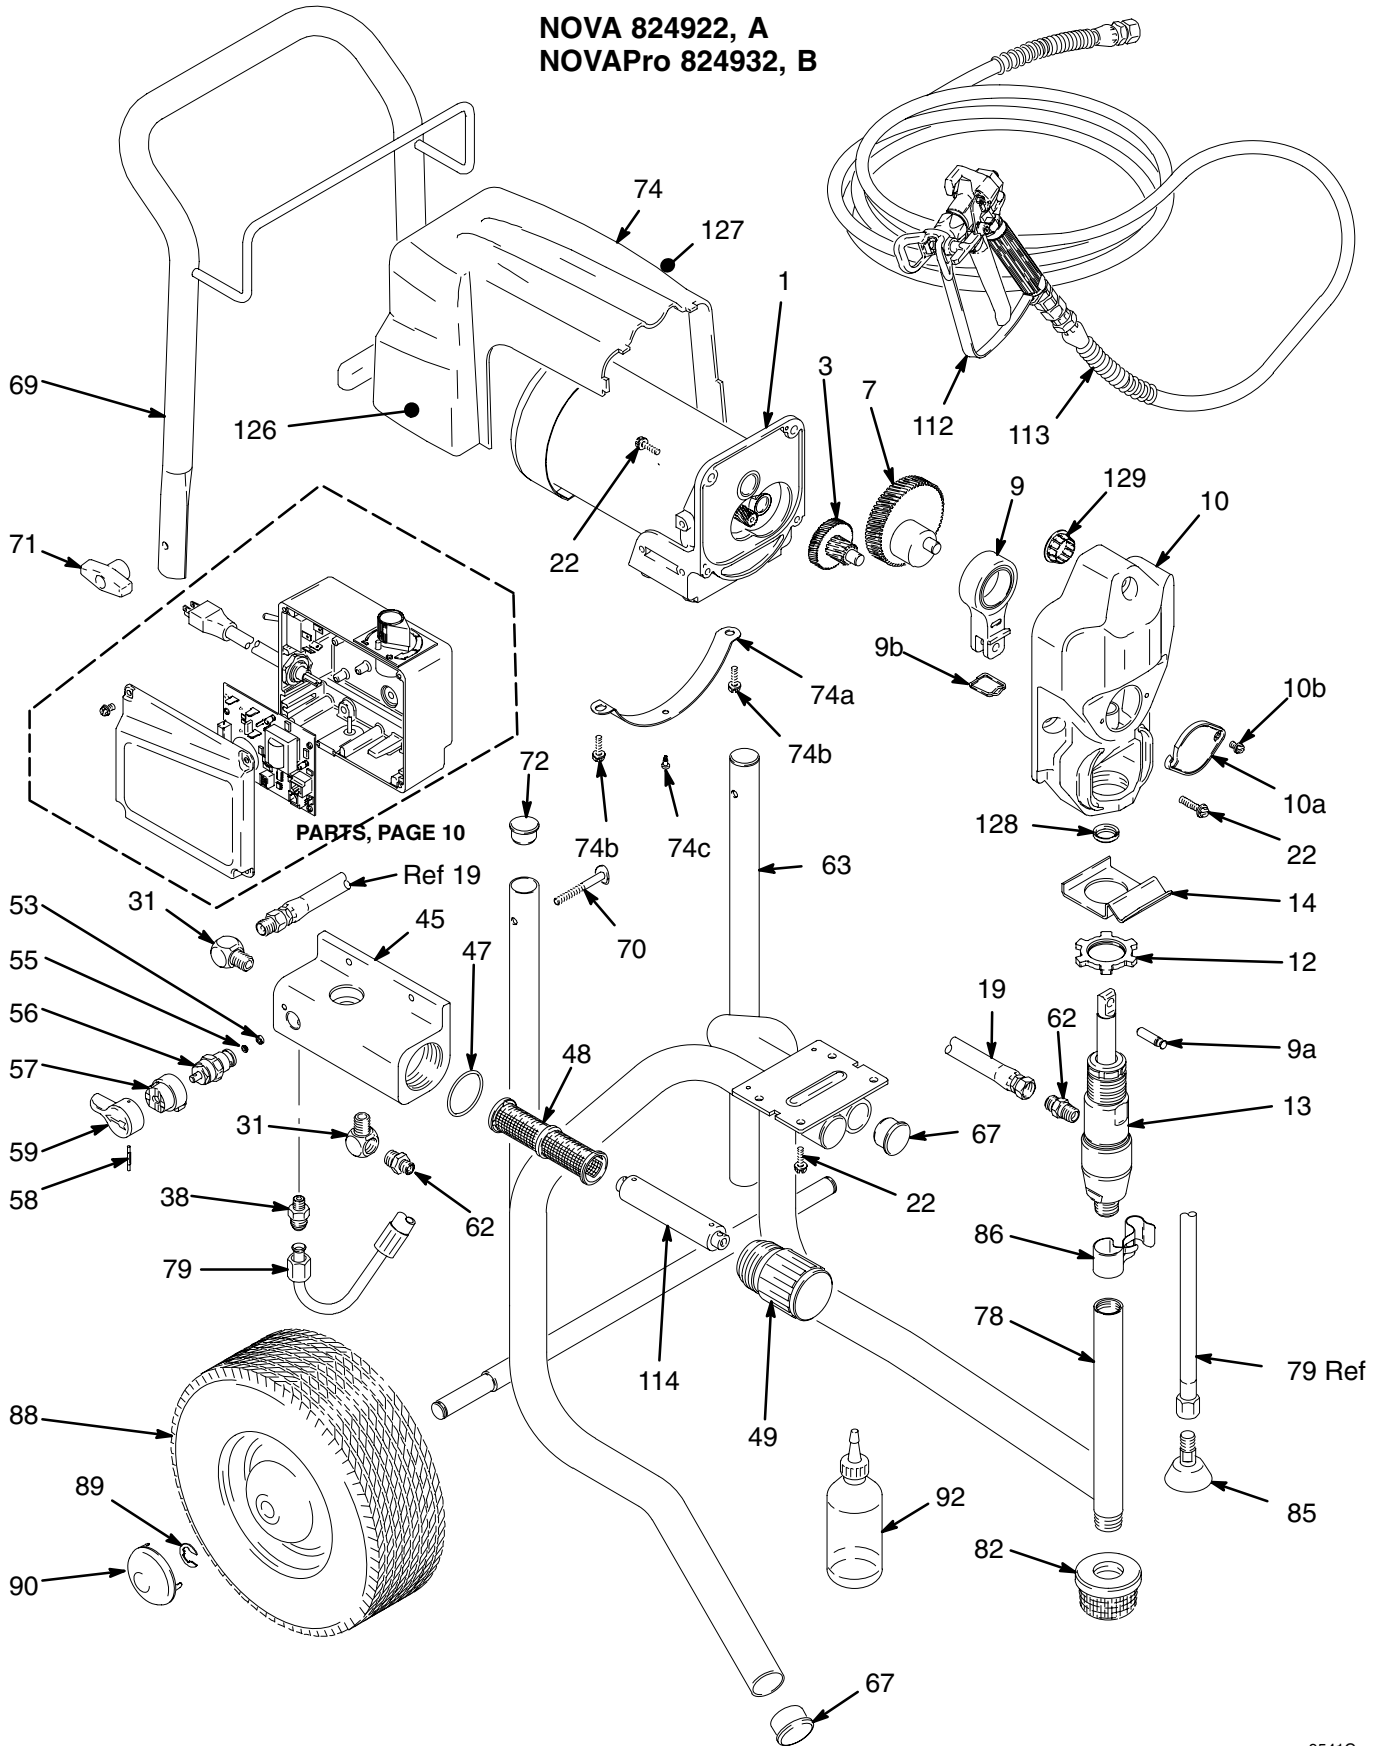

Parts Drawing – Sprayer

NOVA 824922, A
NOVAPro 824932, B

9541C

Parts List – Sprayer

NOVA 824922, A
NOVApro 824932, B

REF NO.	PART NO.	DESCRIPTION	QTY	REF NO.	PART NO.	DESCRIPTION	QTY
1		MOTOR, 120 Vac		69	241938	HANDLE, cart	1
	242010*	NOVA	1	70	115097	SCREW, curved head	2
	242011*	NOVApro	1	71	115480	KNOB, T-handle	2
3	243219	GEAR, combination	1	72	105521	PLUG, tubing	4
7	243218	CRANK SHAFT	1	74	243216	SHROUD, motor	1
9	243221	CONNECTING ROD	1			includes 74a, 74b, 74c, 126 and 127	
		includes 9a and 9b		74a	195159	BRACKET, shroud	1
9a	195175	PIN, pump	1	74b	114531	SCREW, slot hd, hex, washer hd	2
9b	195512	RETAINER, pin	1	74c	115509	SCREW, mach, pnhd, self-drill	1
10	243220	DRIVE HOUSING	1	78	195489	TUBE, suction, intake	1
10a	195099	COVER	1	79	244042	HOSE, drain,	
10b	115492	SCREW	6			<i>Includes 85, 86</i>	1
12	195150	NUT, jam, pump	1	82	183770	STRAINER	1
13	243183	PUMP	1	85	241920	DEFLECTOR, threaded	1
		Manual 309053		86	195696	CLIP, spring	1
14	195497	HOOK, pail	1	88	106062	WHEEL, semi-pneumatic	2
19	241926	HOSE, coupled, high pressure	1	89	101242	RING, retaining, external	2
22	115495	SCREW, slot hd, hex, washer hd	13	90	104811	CAP, hub	2
31	195847	ELBOW, 90° street	2	92	206994	FLUID, TSL, 8 oz	1
38	116150	FITTING, adapter	1	105	111483	CLAMP, cable	1
45	195157	HOUSING, filter	1	106	103473	STRAP, tie, wire	1
47	104361	O-RING	1	112	243285	GUN, contractor, FTx (515 RAC V tip)	1
48	243080†	FILTER, fluid, 60 mesh	1			Manual 309054	
49	195139	CAP, filter	1	113	240794	HOSE, coupled, 1/4 in. x 50 ft (15 m)	1
53	111699	GASKET, seat, valve	1	114	196773	FILTER INSERT	1
55	187615	VALVE, seat	1	126	195833▲	LABEL, WARNING	1
56	235014	ASSY, drain valve	1	127	195805▲	LABEL, DANGER	1
		includes 53 and 55		128	115491	WIPER, rod	1
57	224807	ASSY, cam, drain valve	1	129	115979	PLUG	1
58	111600	PIN, grooved	1	130	243332	TOOL TOTE, attached to cart	
59	187625	HANDLE, valve, drain	1			(shown below)	
62	162453	NIPPLE, 1/4 npt(m) x 1/4 npsm	2			<i>Includes 131</i>	1
63	241934	FRAME, cart	1	131	115509	SCREW	3
65	195177	HOLDER, TSL and suction tube	2				
67	107310	PLUG, tubing	4				