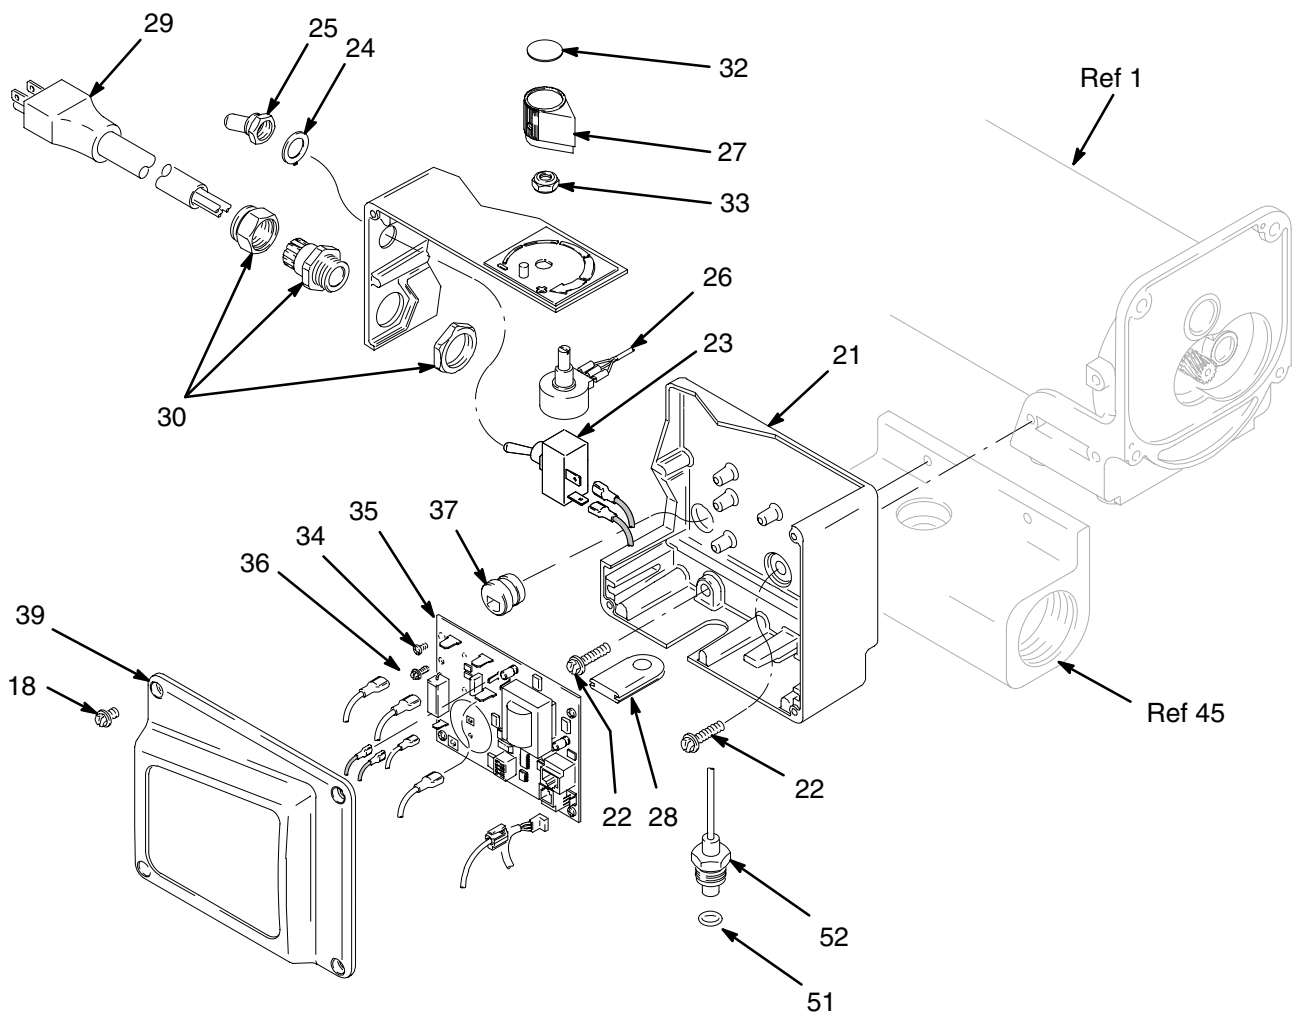

Parts List - Sprayer

SuperNOVAPro 824941, A

REF NO.	PART NO.	DESCRIPTION	QTY	REF NO.	PART NO.	DESCRIPTION	QTY
1	242012*	MOTOR, 120 vac	1	70	103117	RING, retaining	2
3	243219	GEAR, combination	1	71	195501	SLEEVE, handle	2
7	243218	CRANK SHAFT	1	72	178565	BUTTON, snap	1
9	243221	CONNECTING ROD	1	73	195673	WASHER	2
		includes 9a and 9b		74	243216	SHROUD, motor	1
9a	195175	PIN, pump	1			includes 74a, 74b, 74c, 126 and 127	
9b	195512	RETAINER, pin	1	74a	195159	BRACKET, shroud	1
10	243220	DRIVE HOUSING	1	74b	114531	SCREW,	2
		includes 10a and 10b		74c	115509	SCREW, mach, pnhd, self-drill	1
10a	195099	COVER	1	78	241937	HOSE, suction, flexible	1
10b	115492	SCREW	6	81	114974	CLAMP, hose	1
12	195150	NUT, jam, pump	1	82	235004	STRAINER	1
13	243183	PUMP	1	83	109032	SCREW, Mach, phi	4
		Manual 309053		84	243198	HOSE, drain,	1
19	241926	HOSE, coupled, high pressure	1			includes 81, 85, and 86	
22	115495	SCREW, slot hd, hex, washer hd	8	85	241920	DEFLECTOR, threaded	1
31	195847	ELBOW, 90° street	2	86	195186	CLIP, spring	1
38	115520	ELBOW, 90° hose barb	1	87	114958	STRAP, tie	1
45	195157	HOUSING, filter	1	88	195766	WHEEL, semi-pneumatic	2
47	104361	O-RING	1	89	101242	RING, retaining, external	2
48	243080	FILTER, fluid, 60 mesh	1	90	104811	CAP, hub	2
49	195139	CAP, filter	1	92	206994	FLUID, TS, 8 oz.	1
53	111699	GASKET, seat, valve	1	112	243285	GUN, contractor, FTC (515 RAC 5 tip)	1
55	187615	VALVE, seat	1			Manual 309054	
56	235014	ASSY, drain valve	1	113	240794	HOSE, coupled, 1/4 in. x 50 ft. (15 m)	1
		includes 53 and 55		126	195833▲	LABEL, WARNING	1
57	224807	ASSY, cam, drain valve	1	127	195805▲	LABEL, DANGER	1
58	111600	PIN, grooved	1	128	115491	WIPER, rod	1
59	187625	HANDLE, valve, drain	1				
62	162453	NIPPLE, 1/4 npt(m) x 1/4 npsm	2				
63	241873	FRAME, low boy	1				
67	107310	PLUG, tubing	2				
69	243205	HANDLE, cart	1				

▲Extra Danger and Warning tags and labels available free.

* Motor Brush Kit 236967 is available

† Other filters available: 243081, 100 mesh; 243226, 200 mesh

Parts Drawing – Pressure Control

NOVA / NOVApro / SuperNOVApro

9537A