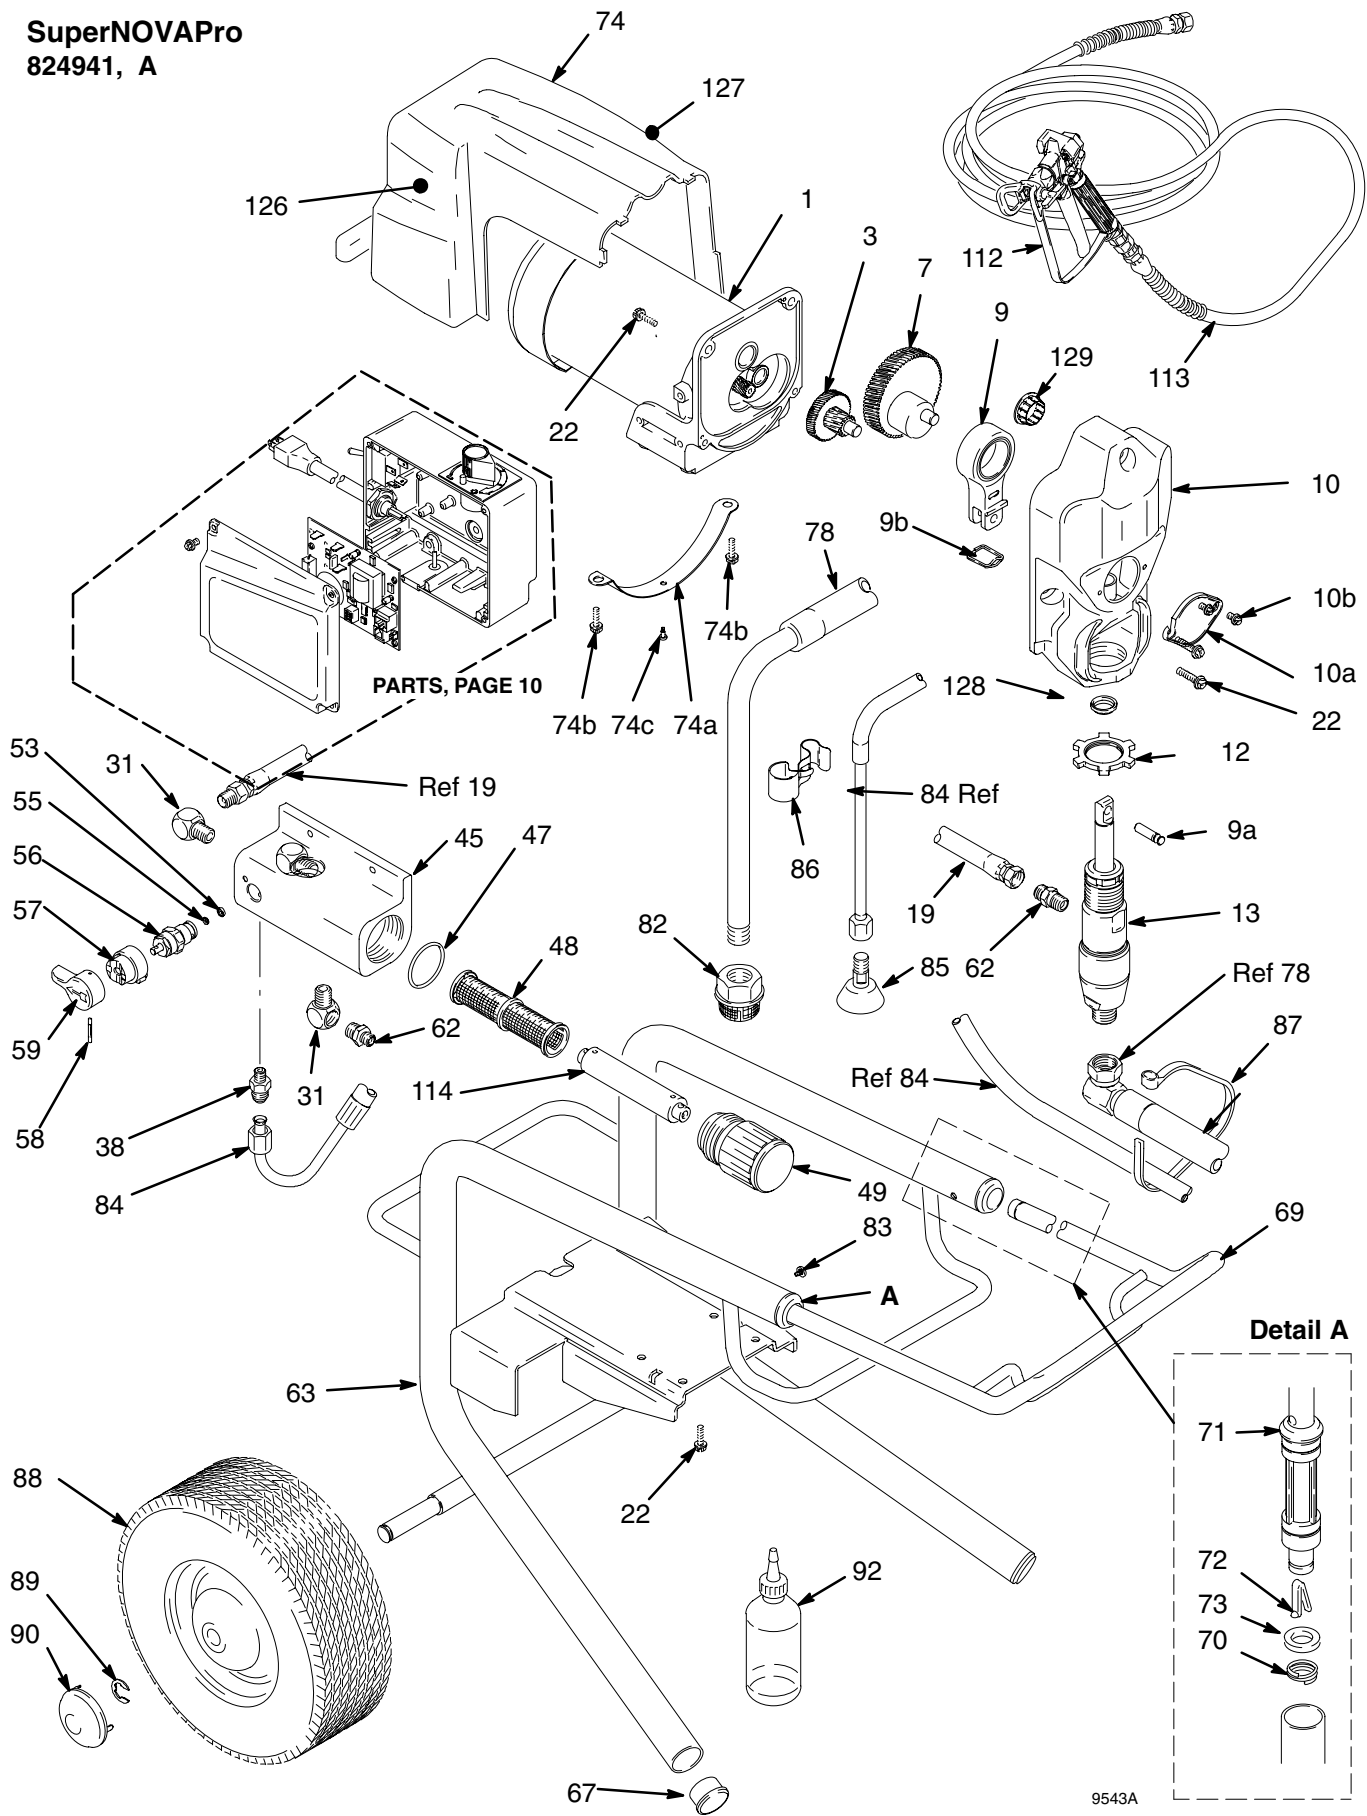

Parts List – Sprayer

NOVA 824920, B

NOVApro 824930, A

SuperNOVApro 824940, B

REF NO.	PART NO.	DESCRIPTION	QTY	REF NO.	PART NO.	DESCRIPTION	QTY
1		MOTOR, 120 Vac		67	107310	PLUG, tubing	4
	242010*	NOVA	1	68	115506	SCREW, slot hd, hex, washer hd	1
	242011*	NOVApro	1	69	195155	HANDLE, sprayer	1
	242012*	SuperNOVApro	1	70	100016	WASHER, lock	1
3	243219	GEAR, combination	1	71	116139	GRIP, handle	1
7	243218	CRANK SHAFT	1	74	243216	SHROUD, motor	1
9	243221	CONNECTING ROD	1			includes 74a, 74b, 74c, 126 and 127	
		includes 9a and 9b		74a	195159	BRACKET, shroud	1
9a	195175	PIN, pump	1	74b	114531	SCREW,	2
9b	195512	RETAINER, pin	1	74c	115509	SCREW, mach, pnhd, self-drill	1
10	243220	DRIVE HOUSING	1	78	244353	HOSE, suction, flexible	1
		includes 10a and 10b		82	235004	STRAINER	1
10a	195099	COVER	1	83	109032	SCREW, mach, pnhd	4
10b	115492	SCREW	6	84	244040	HOSE, drain,	
12	195150	NUT, jam, pump	1			<i>Includes 85, 86</i>	
13	243183	PUMP	1	85	241920	DEFLECTOR, threaded	1
		Manual 309053		86	195186	CLIP, spring	1
19	241926	HOSE, coupled, high pressure	1	87	114958	STRAP, tie	1
22	115495	SCREW, slot hd, hex, washer hd	8	92	206994	FLUID, TSL, 8 oz	1
31	195847	ELBOW, 90° street	2	105	111483	CLAMP, cable	1
38	116150	FITTING, adapter	1	106	103473	STRAP, tie, wire	1
45	195157	HOUSING, filter	1	112	243285	GUN, contractor, FTx (515 RAC V tip)	1
47	104361	O-RING	1			Manual 309054	
48	243080	FILTER, fluid, 60 mesh	1	113	240794	HOSE, coupled, 1/4 in. x 50 ft (15 m)	1
49	195139	CAP, filter	1	114	196773	FILTER INSERT	1
53	111699	GASKET, seat, valve	1	126	195833▲	LABEL, WARNING	1
55	187615	VALVE, seat	1	127	195805▲	LABEL, DANGER	1
56	235014	ASSY, drain valve	1	128	115491	WIPER, rod	1
		includes 53 and 55					
57	224807	ASSY, cam, drain valve	1				
58	111600	PIN, grooved	1				
59	187625	HANDLE, valve, drain	1				
62	162453	NIPPLE, 1/4 npt(m) x 1/4 npsm	2				
63	241870	FRAME, stand mount	1				
65	195177	HOLDER, TSL and suction tube	2				

▲ *Extra Danger and Warning tags and labels available free.*

* Motor Brush Kit 236967 is available

† Other filters available: 243081, 100 mesh;
243226, 200 mesh

Parts Drawing - Sprayer

SuperNOVAPro
824941, A

9543A