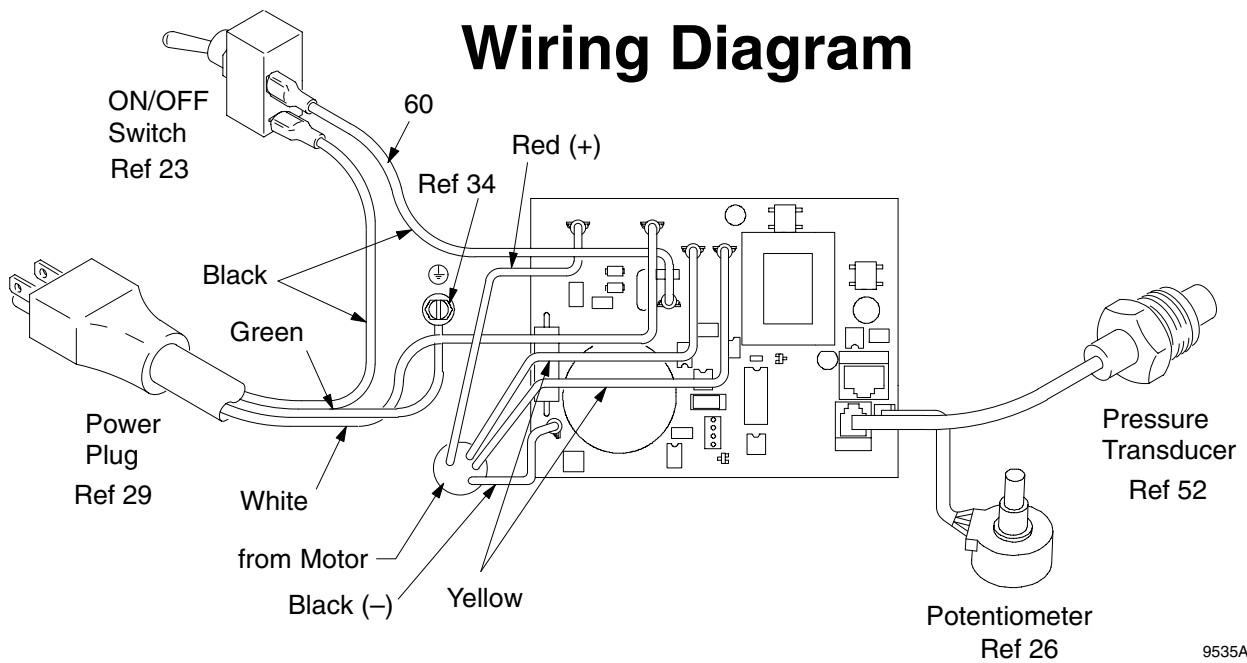

9537A

Parts List – Pressure Control

NOVA / NOVapro / SuperNOVapro

REF NO.	PART NO.	DESCRIPTION	QTY	REF NO.	PART NO.	DESCRIPTION	QTY
18	115492	SCREW, slot hd., hex, washer hd	6	30	114421	BUSHING, strain relief	1
21	276539	HOUSING, control	1	32	193072	LABEL, control	1
22	115495	SCREW, slot hd, hex, washer hd	5	33	112382	NUT, shaft, sealing	1
23	195429	SWITCH, toggle	1	34	115498	SCREW, slot hd, hex, washer hd, GND	1
24	105658	RING, locking	1	35	241990	BOARD, control	1
25	195428	BOOT, toggle	1	36	115494	SCREW, 6–32 X 1/2, TAPTITE	5
26	236352	POTENTIOMETER, adjust, pressure	1	37	114689	BUSHING, strain relief	1
27	116167	KNOB, potentiometer	1	39	195147	COVER, control	1
28	195423	GROMMET, transducer	1	51	111457	O-RING	1
29		CORD SET, power		52	243222	TRANSDUCER, pressure control includes 51	1
	241729	Stand	1				
	241874	Hi-Boy	1	60	195866	WIRE, jumper	1