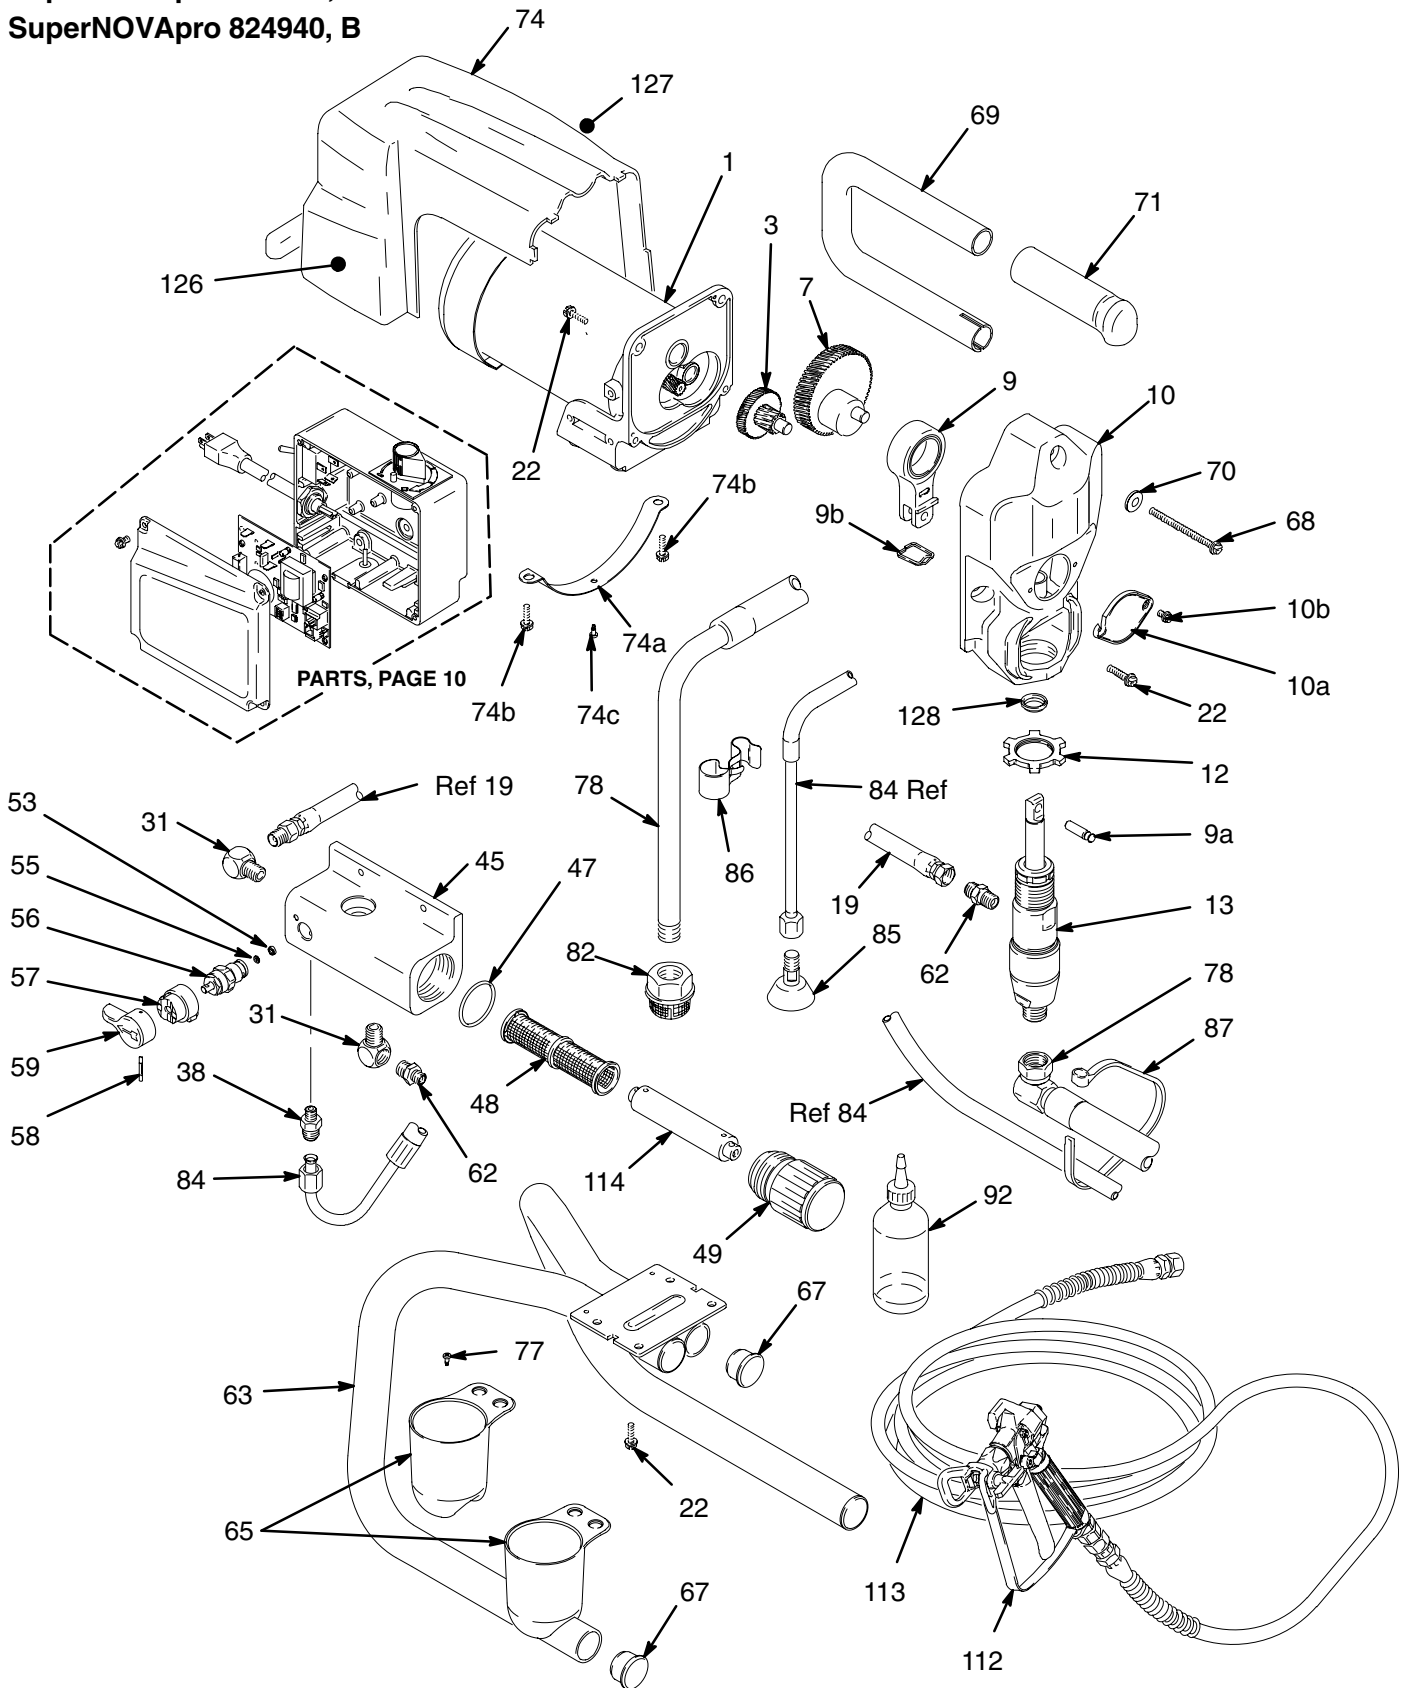

Parts Drawing – Sprayer

NOVA 824920, B
 SuperNOVApro 824930, A
 SuperNOVApro 824940, B

Parts List – Sprayer

NOVA 824920, B

NOVApro 824930, A

SuperNOVApro 824940, B

REF NO.	PART NO.	DESCRIPTION	QTY	REF NO.	PART NO.	DESCRIPTION	QTY
1		MOTOR, 120 Vac		67	107310	PLUG, tubing	4
	242010*	NOVA	1	68	115506	SCREW, slot hd, hex, washer hd	1
	242011*	NOVApro	1	69	195155	HANDLE, sprayer	1
	242012*	SuperNOVApro	1	70	100016	WASHER, lock	1
3	243219	GEAR, combination	1	71	116139	GRIP, handle	1
7	243218	CRANK SHAFT	1	74	243216	SHROUD, motor	1
9	243221	CONNECTING ROD	1			includes 74a, 74b, 74c, 126 and 127	
		includes 9a and 9b		74a	195159	BRACKET, shroud	1
9a	195175	PIN, pump	1	74b	114531	SCREW,	2
9b	195512	RETAINER, pin	1	74c	115509	SCREW, mach, pnhd, self-drill	1
10	243220	DRIVE HOUSING	1	78	244353	HOSE, suction, flexible	1
		includes 10a and 10b		82	235004	STRAINER	1
10a	195099	COVER	1	83	109032	SCREW, mach, pnhd	4
10b	115492	SCREW	6	84	244040	HOSE, drain,	
12	195150	NUT, jam, pump	1			<i>Includes 85, 86</i>	
13	243183	PUMP	1	85	241920	DEFLECTOR, threaded	1
		Manual 309053		86	195186	CLIP, spring	1
19	241926	HOSE, coupled, high pressure	1	87	114958	STRAP, tie	1
22	115495	SCREW, slot hd, hex, washer hd	8	92	206994	FLUID, TSL, 8 oz	1
31	195847	ELBOW, 90° street	2	105	111483	CLAMP, cable	1
38	116150	FITTING, adapter	1	106	103473	STRAP, tie, wire	1
45	195157	HOUSING, filter	1	112	243285	GUN, contractor, FTx (515 RAC V tip)	1
47	104361	O-RING	1			Manual 309054	
48	243080	FILTER, fluid, 60 mesh	1	113	240794	HOSE, coupled, 1/4 in. x 50 ft (15 m)	1
49	195139	CAP, filter	1	114	196773	FILTER INSERT	1
53	111699	GASKET, seat, valve	1	126	195833▲	LABEL, WARNING	1
55	187615	VALVE, seat	1	127	195805▲	LABEL, DANGER	1
56	235014	ASSY, drain valve	1	128	115491	WIPER, rod	1
		includes 53 and 55					
57	224807	ASSY, cam, drain valve	1				
58	111600	PIN, grooved	1				
59	187625	HANDLE, valve, drain	1				
62	162453	NIPPLE, 1/4 npt(m) x 1/4 npsm	2				
63	241870	FRAME, stand mount	1				
65	195177	HOLDER, TSL and suction tube	2				