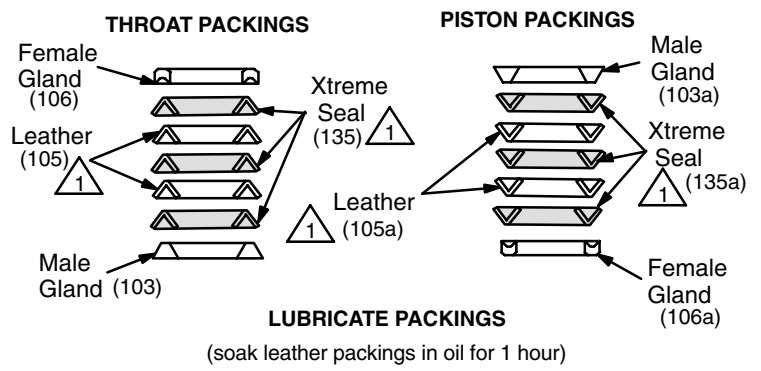

Repair Parts for Xtreme™ 220cc (900) Pump

406517H

Important Safety instructions

Read all warnings and instructions in manual 311762.
Save those instructions.

Bulk Pack Replacement Parts

Ref. No.	Part No.	Description	Qty	Ref. No.	Part No.	Description	Qty
103	244883	GLAND, Packing Male (throat) (4/pack)	1	116*	253030	BALL, (Inlet) (3/pack)	1
103a	244884	GLAND, Packing Male (piston) (4/pack)	1	117	244856	SHIM, Inlet (9/pack)	3
104	244859	PACKING, Vee, TuffStack (throat) (10/pack)	5	119	244999	PLUG, Throat Seal, 2.0 in. (10/pack)	1
104a	244860	PACKING, Vee, TuffStack (piston) (10/pack)	5	119	247395	PLUG, Throat Seal, 2.5 in. (10/pack)	1
105	244871	PACKING, Vee, Leather (throat) (10/pack)	2	122*	24B732	PACKING, O–ring, Filter, chemical resistant (10/pack)	2
105a	244872	PACKING, Vee, Leather (piston) (10/pack)	2	123	224459	STRAINER, 60 Mesh Screen (2/pack)	1
106	244877	GLAND, Packing Female (throat) (4/pack)	1	123	238438	STRAINER, 60 Mesh Screen (25/pack)	1
106a	244878	GLAND, Packing Female (piston)	1	125*	244894	PACKING, O–ring (10/pack)	4
109	244893	PACKING, O–ring, Top Cylinder (10/pack)	1	127*	244891	PACKING, O–ring (10/pack)	1
112*	244898	BEARING, (piston) (3/pack)	1	128*	24B733	PACKING, O–ring, chemical resistant (10/pack)	4
				135	244865	PACKING, Vee, Xtreme Seal (throat) (10/pack)	3
				135a	244866	PACKING, Vee, Xtreme Seal (piston) (10/pack)	3

TuffStack™ Repair Kit 244902

* Included with repair kit – see Bulk Pack Replacement Parts on page 1.

0805
0806

Xtreme Seal™ and Leather Repair Kit 244852

* Included with repair kit – see Bulk Pack Replacement Parts on page 1.