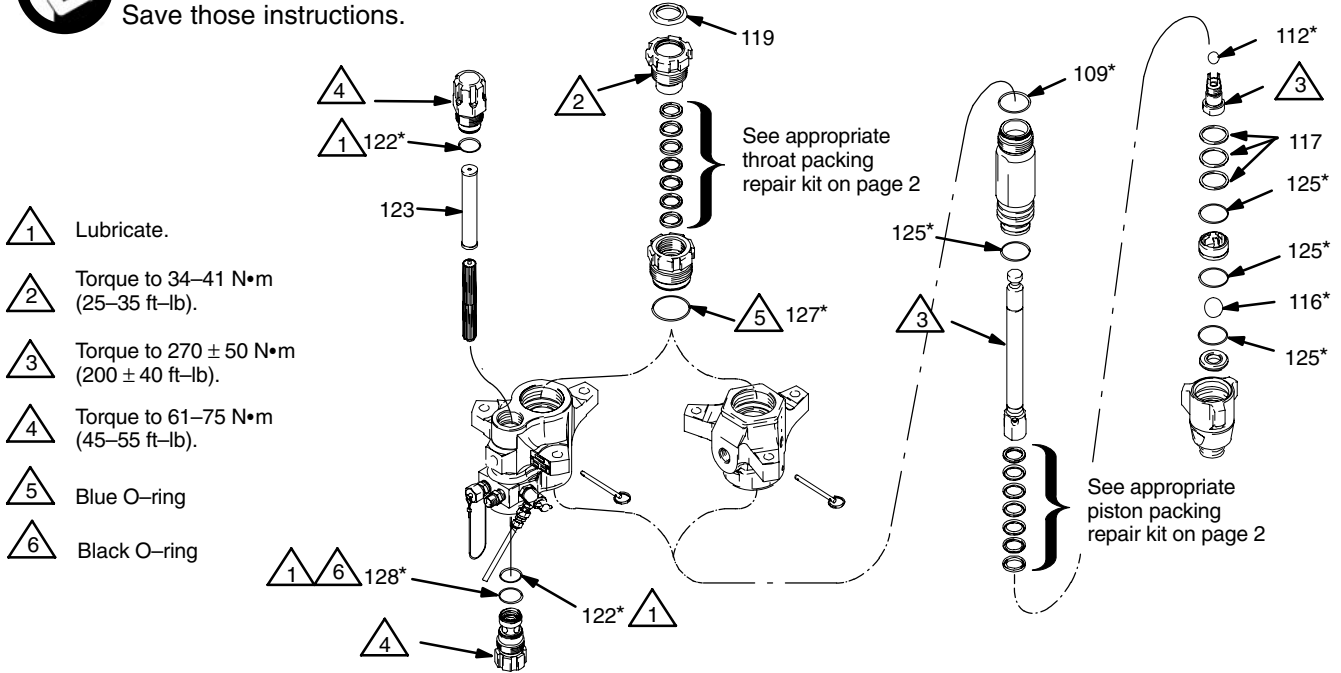

Repair Parts for Xtreme™ 220cc (900) Pump

406517H

Important Safety instructions

Read all warnings and instructions in manual 311762.
Save those instructions.

Bulk Pack Replacement Parts

Ref. No.	Part No.	Description	Qty	Ref. No.	Part No.	Description	Qty
103	244883	GLAND, Packing Male (throat) (4/pack)	1	116*	253030	BALL, (Inlet) (3/pack)	1
103a	244884	GLAND, Packing Male (piston) (4/pack)	1	117	244856	SHIM, Inlet (9/pack)	3
104	244859	PACKING, Vee, TuffStack (throat) (10/pack)	5	119	244999	PLUG, Throat Seal, 2.0 in. (10/pack)	1
104a	244860	PACKING, Vee, TuffStack (piston) (10/pack)	5	119	247395	PLUG, Throat Seal, 2.5 in. (10/pack)	1
105	244871	PACKING, Vee, Leather (throat) (10/pack)	2	122*	24B732	PACKING, O–ring, Filter, chemical resistant (10/pack)	2
105a	244872	PACKING, Vee, Leather (piston) (10/pack)	2	123	224459	STRAINER, 60 Mesh Screen (2/pack)	1
106	244877	GLAND, Packing Female (throat) (4/pack)	1	123	238438	STRAINER, 60 Mesh Screen (25/pack)	1
106a	244878	GLAND, Packing Female (piston)	1	125*	244894	PACKING, O–ring (10/pack)	4
109	244893	PACKING, O–ring, Top Cylinder (10/pack)	1	127*	244891	PACKING, O–ring (10/pack)	1
112*	244898	BEARING, (piston) (3/pack)	1	128*	24B733	PACKING, O–ring, chemical resistant (10/pack)	4
				135	244865	PACKING, Vee, Xtreme Seal (throat) (10/pack)	3
				135a	244866	PACKING, Vee, Xtreme Seal (piston) (10/pack)	3