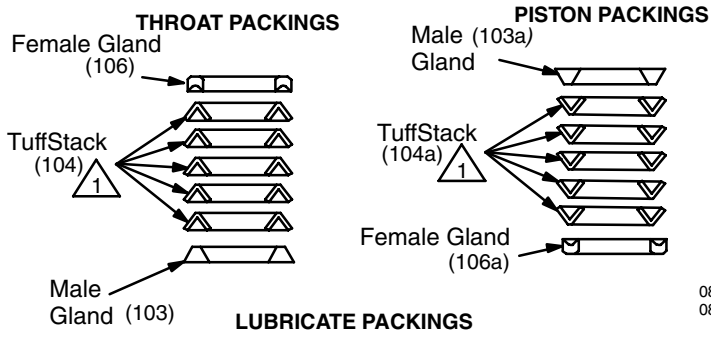

Repair Parts for Xtreme™ 220cc (900) Pump

406517H

Important Safety instructions

Read all warnings and instructions in manual 311762.
Save those instructions.

Bulk Pack Replacement Parts

Ref. No.	Part No.	Description	Qty	Ref. No.	Part No.	Description	Qty
103	244883	GLAND, Packing Male (throat) (4/pack)	1	116*	253030	BALL, (Inlet) (3/pack)	1
103a	244884	GLAND, Packing Male (piston) (4/pack)	1	117	244856	SHIM, Inlet (9/pack)	3
104	244859	PACKING, Vee, TuffStack (throat) (10/pack)	5	119	244999	PLUG, Throat Seal, 2.0 in. (10/pack)	1
104a	244860	PACKING, Vee, TuffStack (piston) (10/pack)	5	119	247395	PLUG, Throat Seal, 2.5 in. (10/pack)	1
105	244871	PACKING, Vee, Leather (throat) (10/pack)	2	122*	24B732	PACKING, O–ring, Filter, chemical resistant (10/pack)	2
105a	244872	PACKING, Vee, Leather (piston) (10/pack)	2	123	224459	STRAINER, 60 Mesh Screen (2/pack)	1
106	244877	GLAND, Packing Female (throat) (4/pack)	1	123	238438	STRAINER, 60 Mesh Screen (25/pack)	1
106a	244878	GLAND, Packing Female (piston)	1	125*	244894	PACKING, O–ring (10/pack)	4
109	244893	PACKING, O–ring, Top Cylinder (10/pack)	1	127*	244891	PACKING, O–ring (10/pack)	1
112*	244898	BEARING, (piston) (3/pack)	1	128*	24B733	PACKING, O–ring, chemical resistant (10/pack)	4
				135	244865	PACKING, Vee, Xtreme Seal (throat) (10/pack)	3
				135a	244866	PACKING, Vee, Xtreme Seal (piston) (10/pack)	3

TuffStack™ Repair Kit 244902

* Included with repair kit – see Bulk Pack Replacement Parts on page 1.

0805
0806

Xtreme Seal™ and Leather Repair Kit 244852

* Included with repair kit – see Bulk Pack Replacement Parts on page 1.