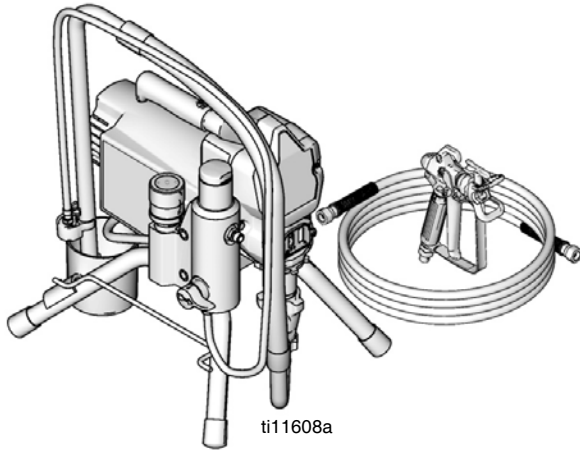

Nova™ 390 Stand / Nova™ 390 ProStep™ Electric Airless Sprayer

Models: 826084, 826098

312860F

EN

Related Manuals

312858

312859

309250

309639