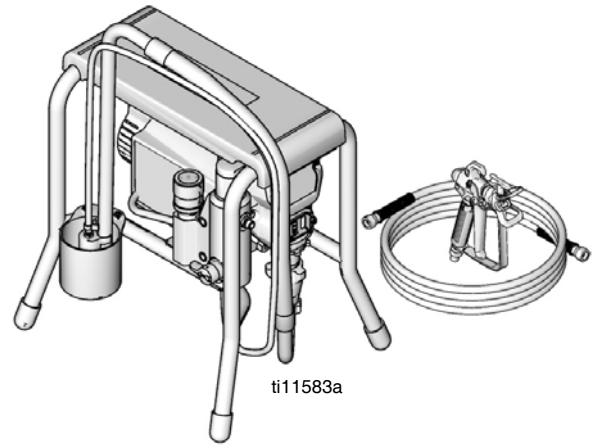

Nova™ 390 Stand / Nova™ 390 ProStep™ Electric Airless Sprayer

Models: 826084, 826098

312860F

EN

Related Manuals

312858

312859

309250

309639