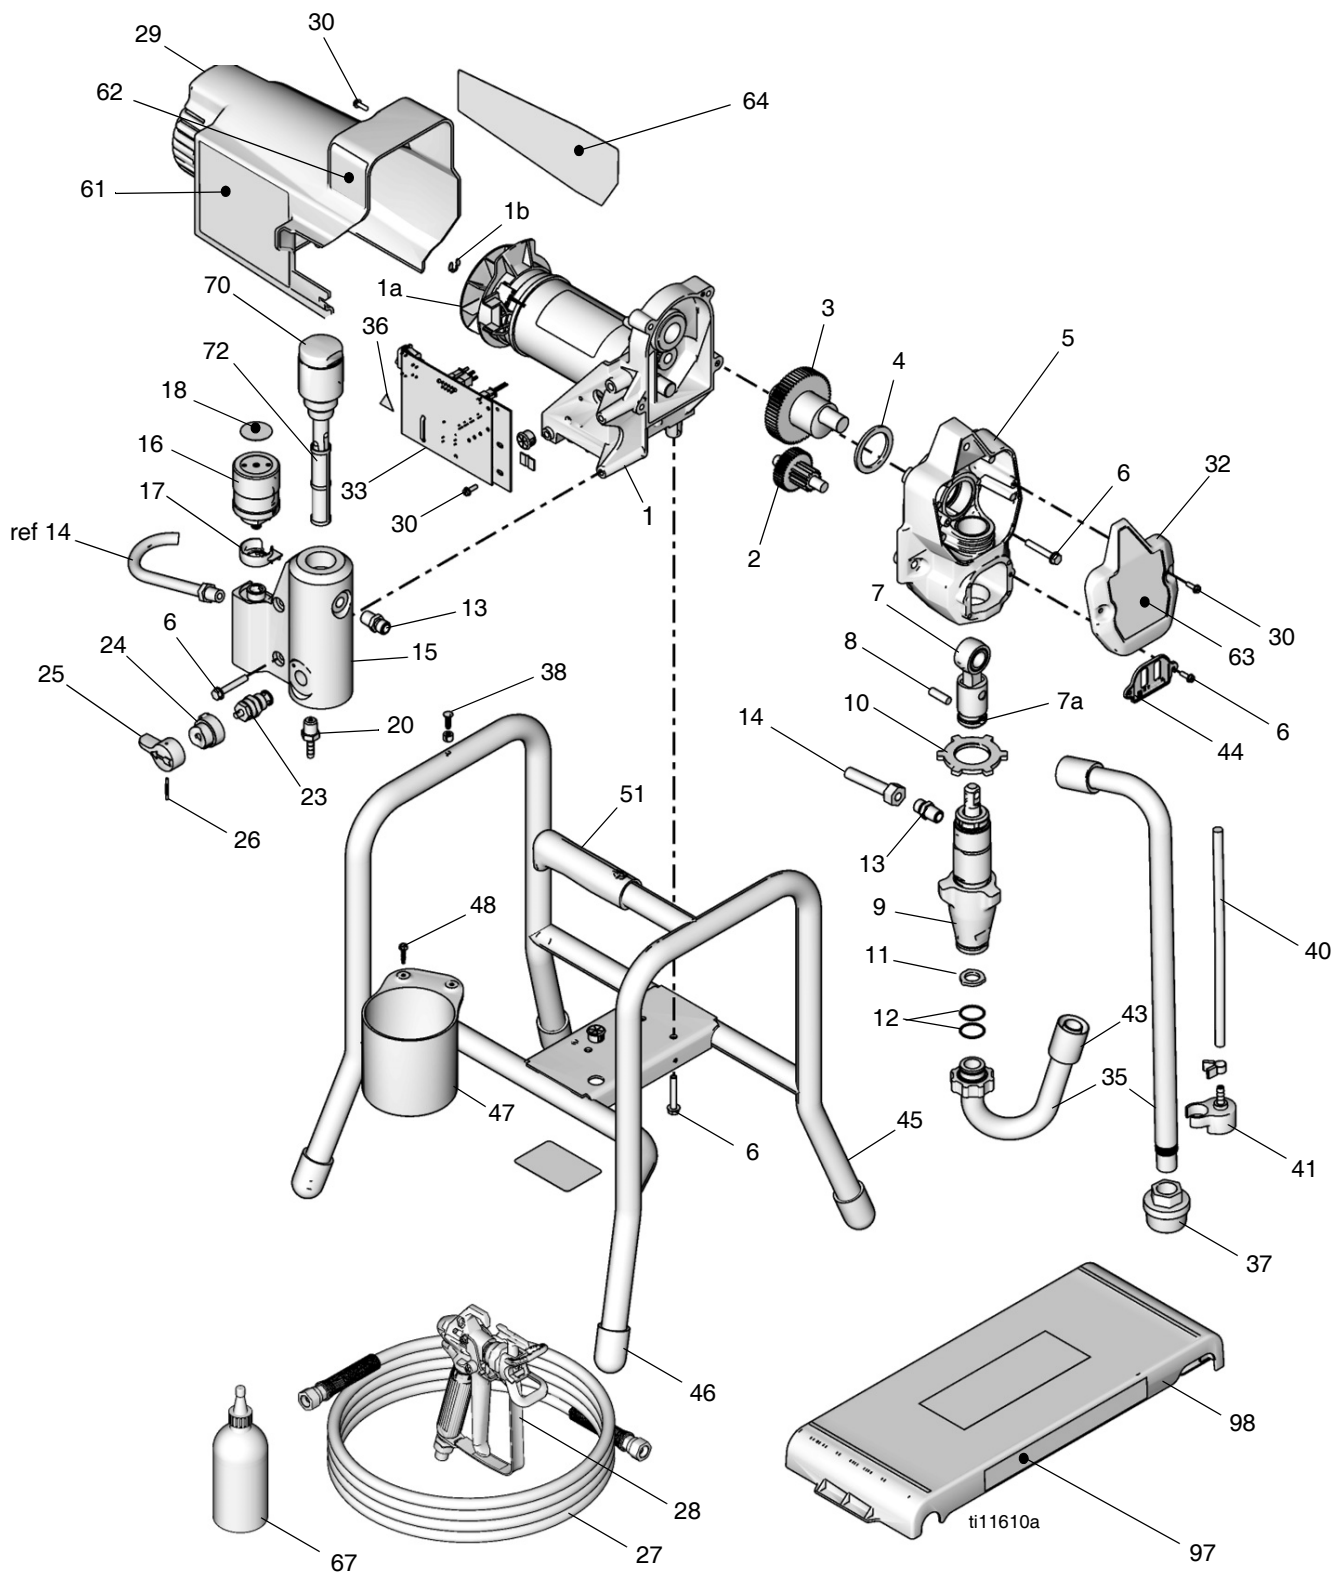

Parts Drawing

Models 826098

Parts List

Models 826084, 826098

Ref	Part	Description	Qty	Ref	Part	Description	Qty
1❖	249040	MOTOR, electric, includes 1a, 1b	1	43	114958	STRAP, tie	1
1a	249043	FAN, motor, includes 1b	1	44	15B589	COVER, pump rod	1
1b	119653	RING, retaining	1	45		FRAME, stand mount	
2	249194	GEAR, reducer	1		15E823	Model 826084	1
3	249195	GEAR, crankshaft, includes 4	1		24A070	Model 826098, includes 51, 46	1
4	180131	BEARING, thrust	1	46		CAP, tubing	
5	249049	HOUSING, drive, includes 6, 30, 44	1		112759	Model 826084	4
6	117493	SCREW, mach, hex washer hd	11		15G857	Model 826098	4
7	287053	ROD, connecting, includes 7a, 8	1	47		CUP, suction/drain	
7a	196750	SPRING, retaining	1		15G838	Model 826084	1
8	196762	PIN, straight	1		15B870	Model 826098	1
9	246428	PUMP, displacement, includes 13 (Manual 309250)	1	48	115723	SCREW, drill, hex washer head	1
				50		HANDLE, includes 6, 51	
10	195150	NUT, jam, pump	1		276864	Model 826084 includes 6, 51	1
11	115099	WASHER, garden hose	1		276864	Model 826098 includes 6, 51 (6 not used)	1
12	117559	O-RING	2				
13	162453	FITTING, (1/4 npsm x 1/4 npt)	2	51	116139	GRIP, handle	1
14	287003	HOSE, cpld	1	61◆	15E936	LABEL, warning	1
15	15H977	MANIFOLD, filter	1	62◆	195793	LABEL, warning	1
16	249005	CONTROL, pressure, includes 17, 21, 22	1	63		LABEL, front	
17	15E794	CAP, wire, control, pressure	1		15T740	Models 826098	1
18	15F399	LABEL, control	1		15E957	Model 826084	1
20	M70809	FITTING	1	64		LABEL, side	
21	115756	BUSHING	1		15T741	Models 826098	1
22	119723	TAPE, foam	1		15E958	Model 826084	1
23	235014	VALVE, drain, includes 23a, 23b	1	66◆	222385	TAG, warning	1
23a	277364	GASKET, seat	1	67	238049	FLUID, TSL, 4 oz	1
23b	15E022	SEAT, valve	1	70	287902	KIT, repair, filter cap, includes 71	1
24	224807	BASE, valve	1	71		INSERT, filter	1
25	187625	HANDLE, valve, drain	1	72†	246384	FILTER, fluid, 60 mesh	1
26	111600	PIN, grooved	1	73	117828	O-RING	1
27	826079	HOSE, cpld, 1/4 x 50 ft	1	97◆	15T843	LABEL, warning 826098 only	1
28	826086	GUN, Manual 309639	1	98	24A096	PLATFORM 826098 only	1
29	249044	KIT, shield, motor, includes 30, 61, 62, 64	1				
30	117501	SCREW, machine, hex washer head	9		‡119277	FUSE, replacement	
31	115498	SCREW, mch, slot, hex, wash hd	1		❖249042	KIT, brush, motor, replacement	
32	15B254	COVER, front, includes 30, 63	1				
33‡	249052	CONTROL BOARD	1				
34	15J370	CORD	1				
35	246386	HOSE, suction set, includes 11, 12, 37	1				
36◆	189930	LABEL, caution	1				
37	246385	STRAINER, 7/8-14 unf	1				
38	244098	PIN, stop (826098 only)	1				
40	249051	KIT, tube, drain, includes 20, 41, 43	1				
41	244035	DEFLECTOR, barbed	1				

◆ Replacement Danger and Warning labels, tags, and cards are available at no cost.

† Other filters available: 246382, 100 mesh; 246383, 200 mesh; 246425, 30 mesh.

All written and visual data contained in this document reflects the latest product information available at the time of publication. Graco reserves the right to make changes at any time without notice.

Original instructions. This manual contains English. MM 312860

Graco Headquarters: Minneapolis

International Offices: Belgium, China, Japan, Korea

GRACO INC. AND SUBSIDIARIES • P.O. BOX 1441 • MINNEAPOLIS MN 55440-1441 • USA

Copyright 2010, Graco Inc. All Graco manufacturing locations are registered to ISO 9001.

www.graco.com
Revised F, July 2018