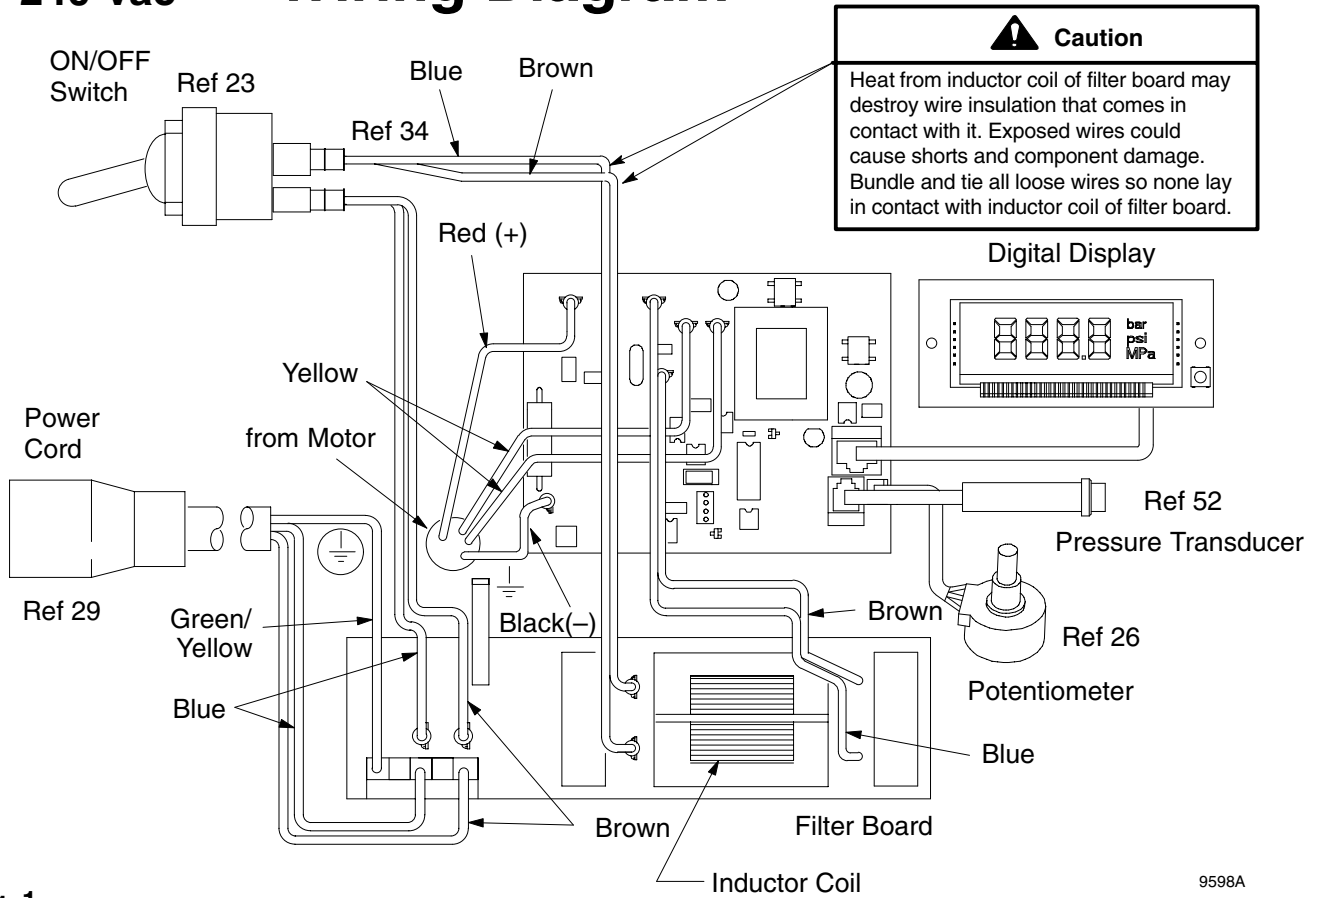

240 Vac Wiring Diagram

Caution

Heat from inductor coil of filter board may destroy wire insulation that comes in contact with it. Exposed wires could cause shorts and component damage. Bundle and tie all loose wires so none lay in contact with inductor coil of filter board.

Fig. 1

9598A